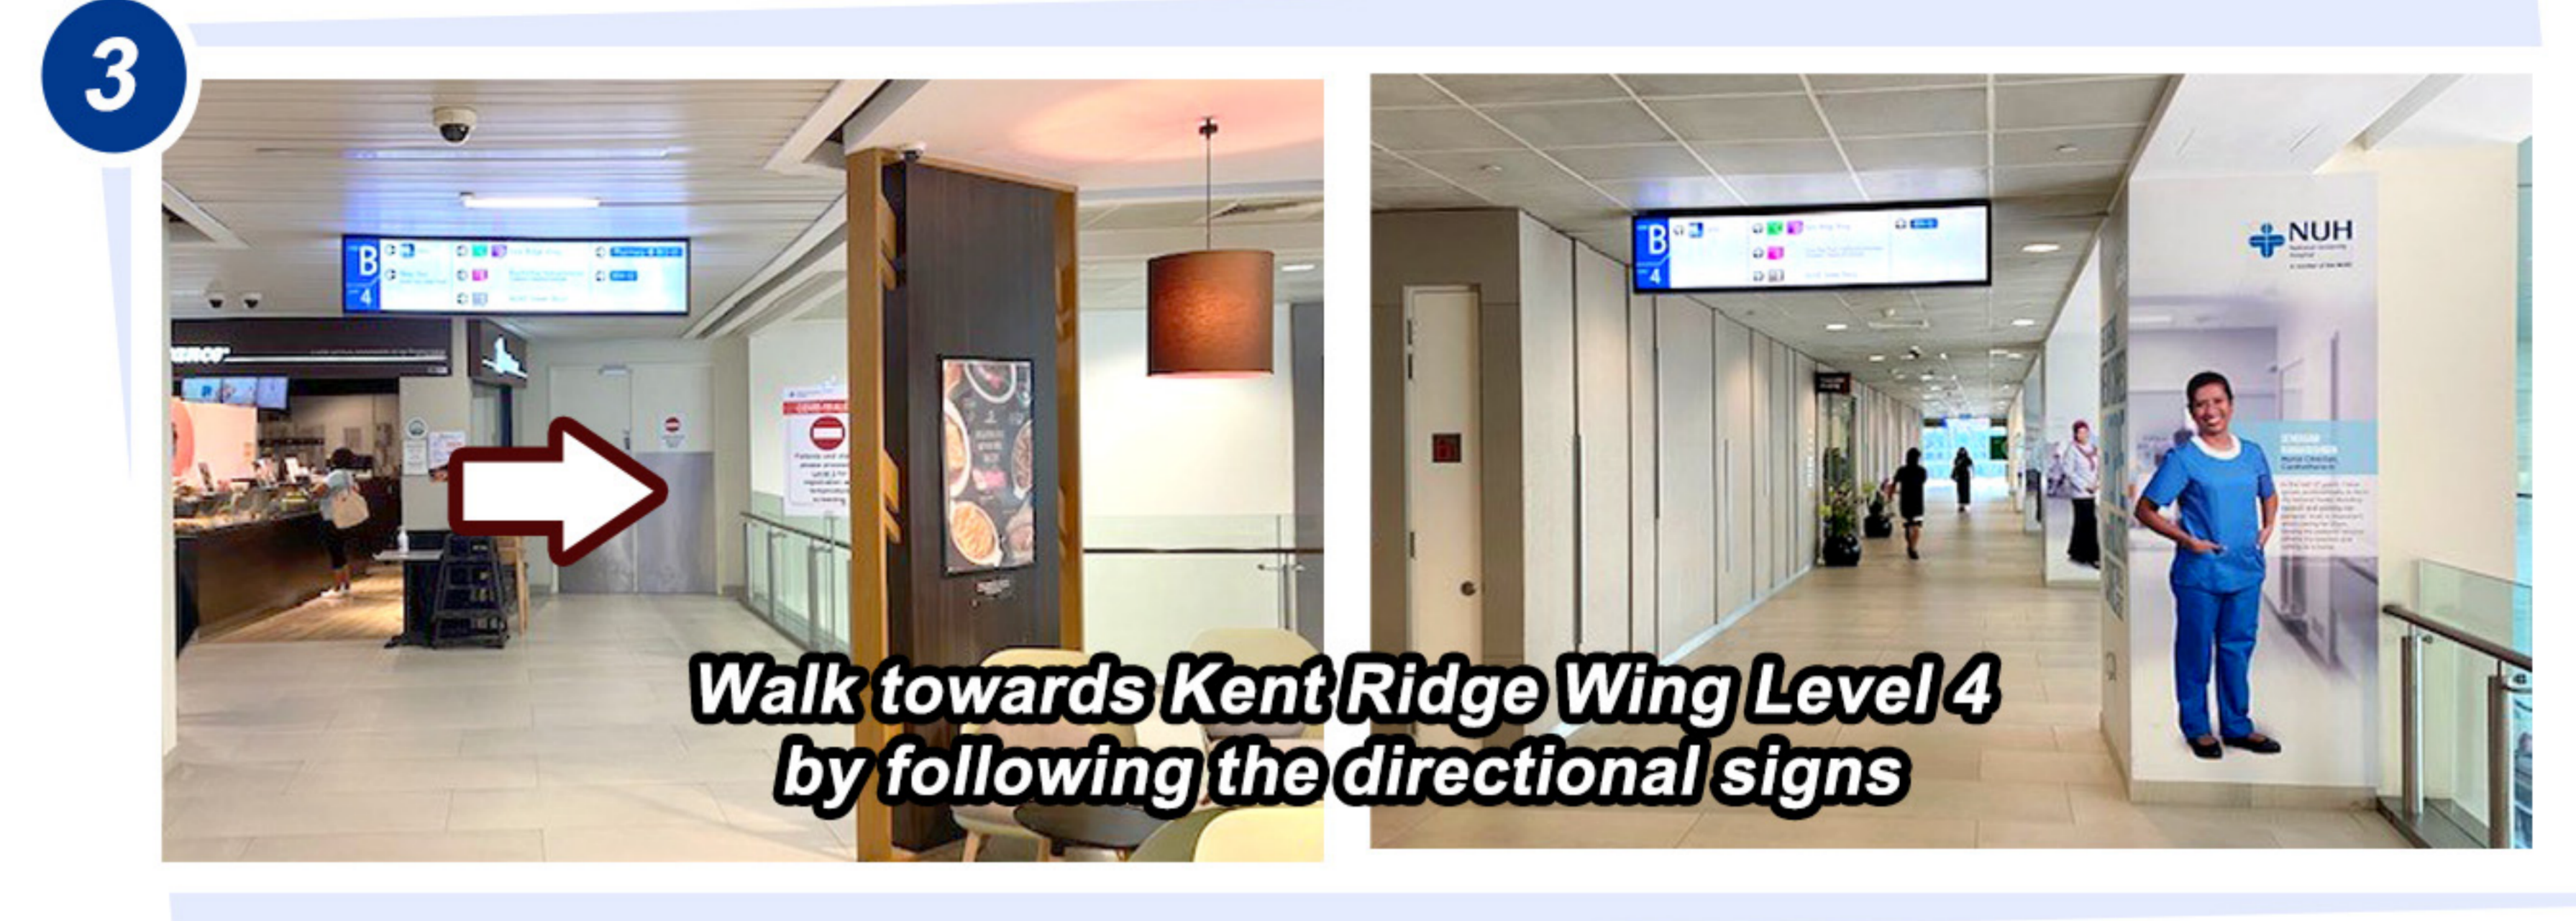

Getting to NUHS Tower Block

From Kent Ridge Wing Carpark (public)

Getting to NUHS Tower Block

From Medical Centre Carpark (public)

1
NUH Medical Centre Carpark @ Level 5, 6 and 7A (Lift Lobby B)

2
Take the lift or escalator to Level 4

3
Walk towards Kent Ridge Wing Level 4 by following the directional signs

4
Cross the Link bridge to get to Zone C, Kent Ridge Wing. Take the escalator down to Level 3

5
Walk towards Zone D, South Entrance

6
Register at the counter. If you had pre-registered, tap your ID at the gantry and take lift to Level 8

7
On Level 8, follow the directional signs to NUHS Tower Block

8
Cross the Link bridge

9
Tap your ID at the gantry. You have arrived at the NUHS Tower Block