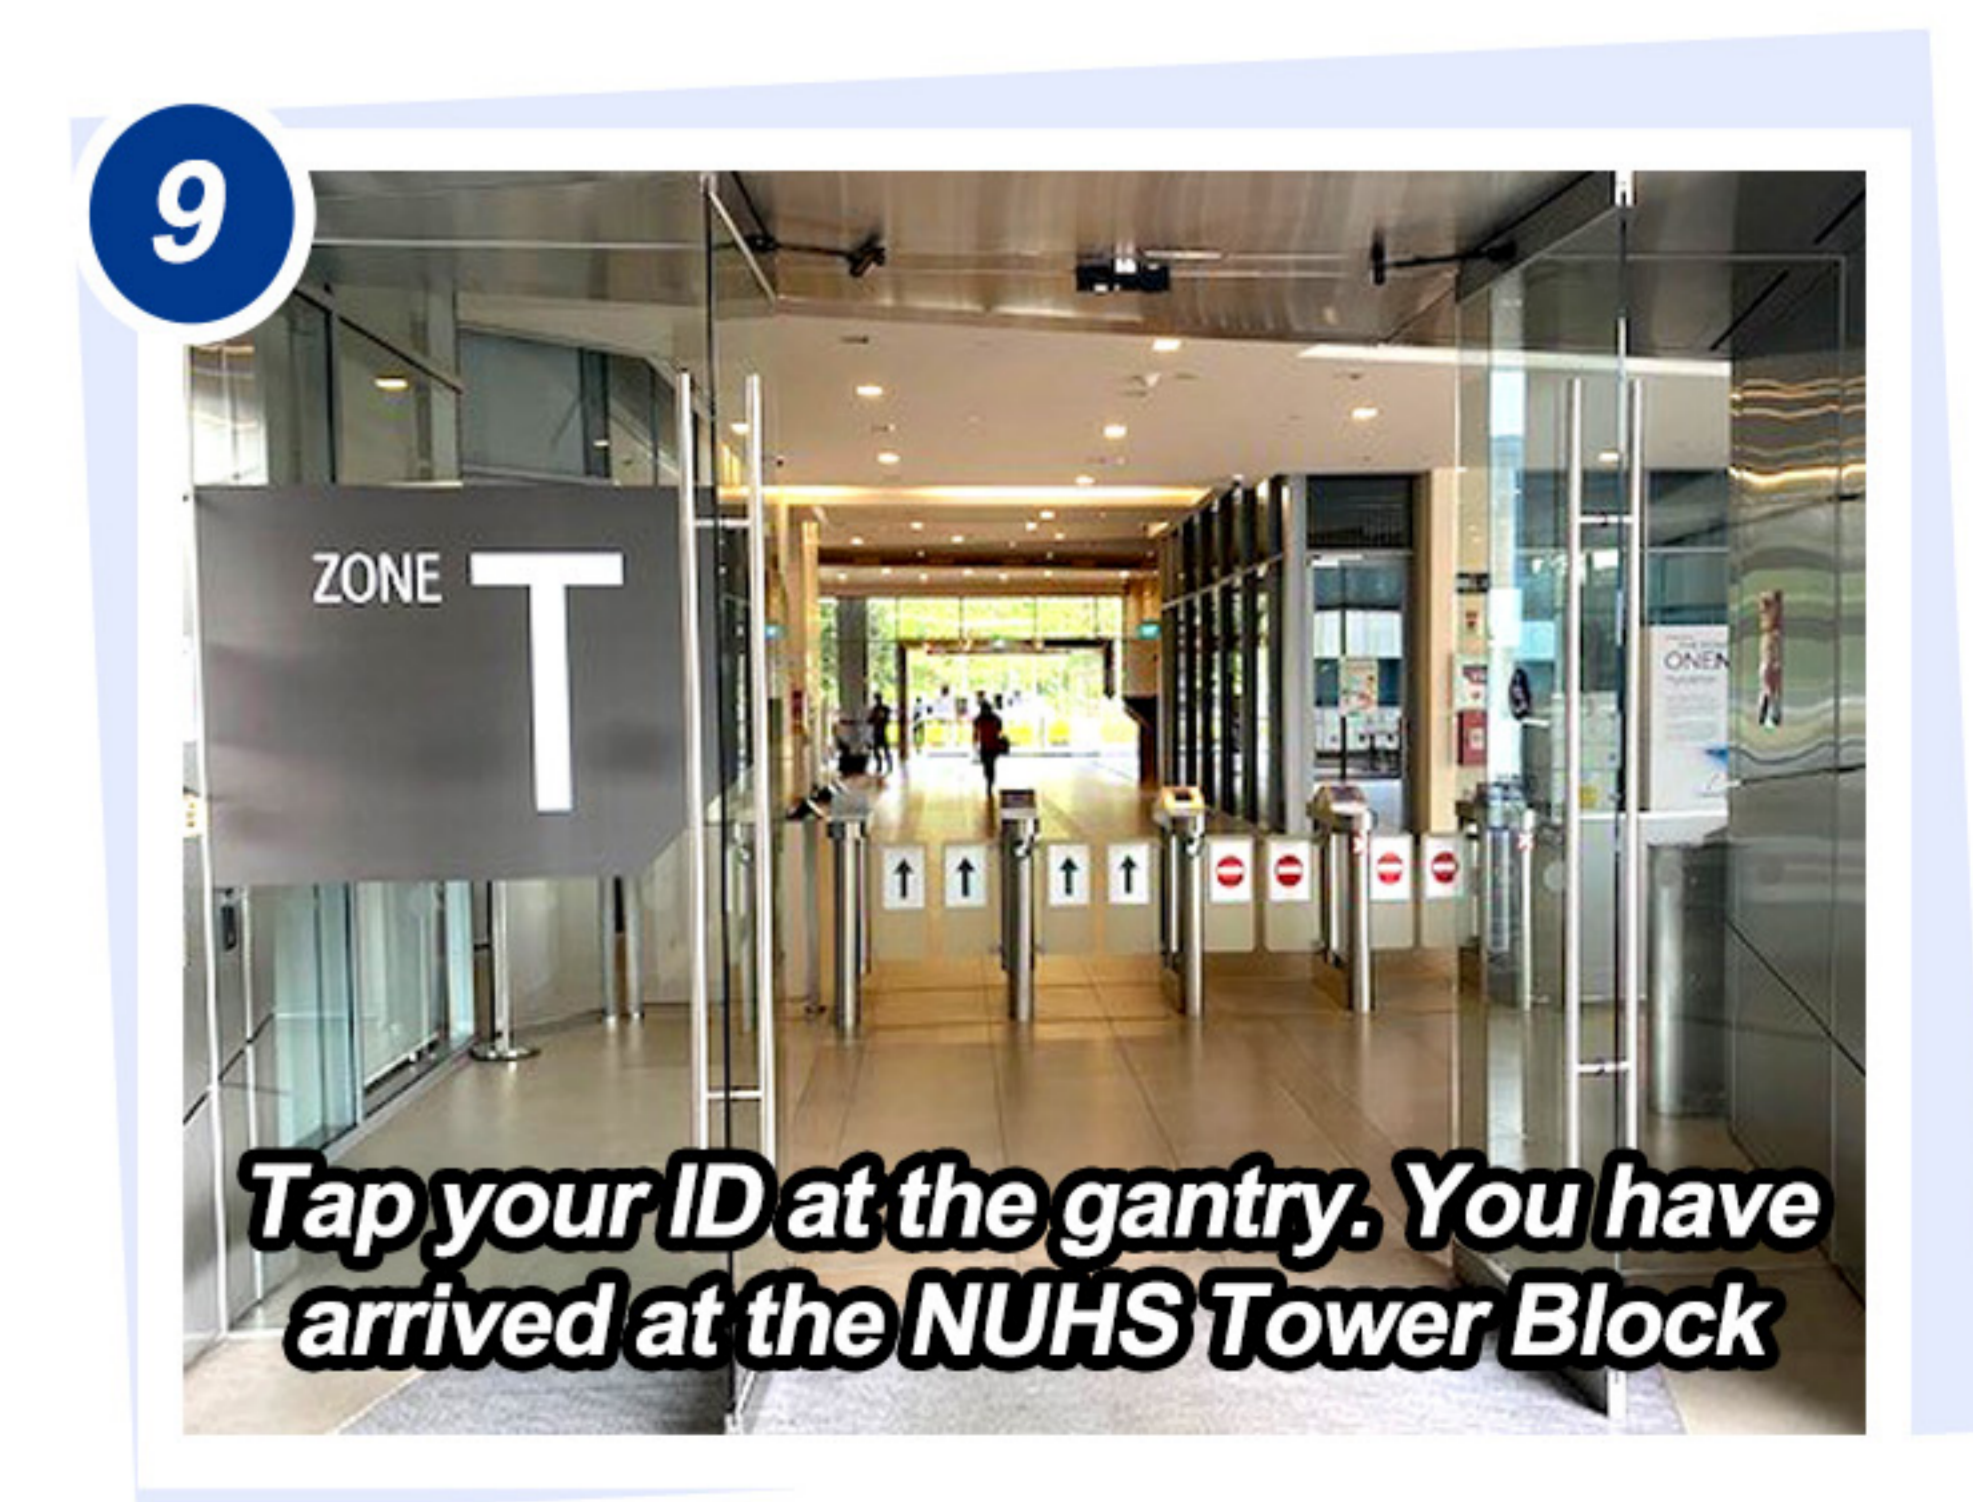

Ward Locations

ZONE D Wards 5A - 9B Register at **VR** Level 3

ZONE G Wards 20 - 64 Register at **VR** Level 1

Scan QR code for full list of facilities at NUH

Getting to NUHS Tower Block

From Kent Ridge MRT Station (via Exit C, NUH Medical Centre)

Getting to NUHS Tower Block

- By MRT, from Kent Ridge Station, Exit B
- By SBS Transit Bus Service No. 92, 92A, 92B or 200, from bus stop #15139 (outside Kent Ridge MRT station)

- (1) From MRT station / bus stop, walk towards Science Park 1 (along South Buona Vista Road).
- (2) At the traffic junction, walk across South Buona Vista Road to get to NUHS Tower Block.