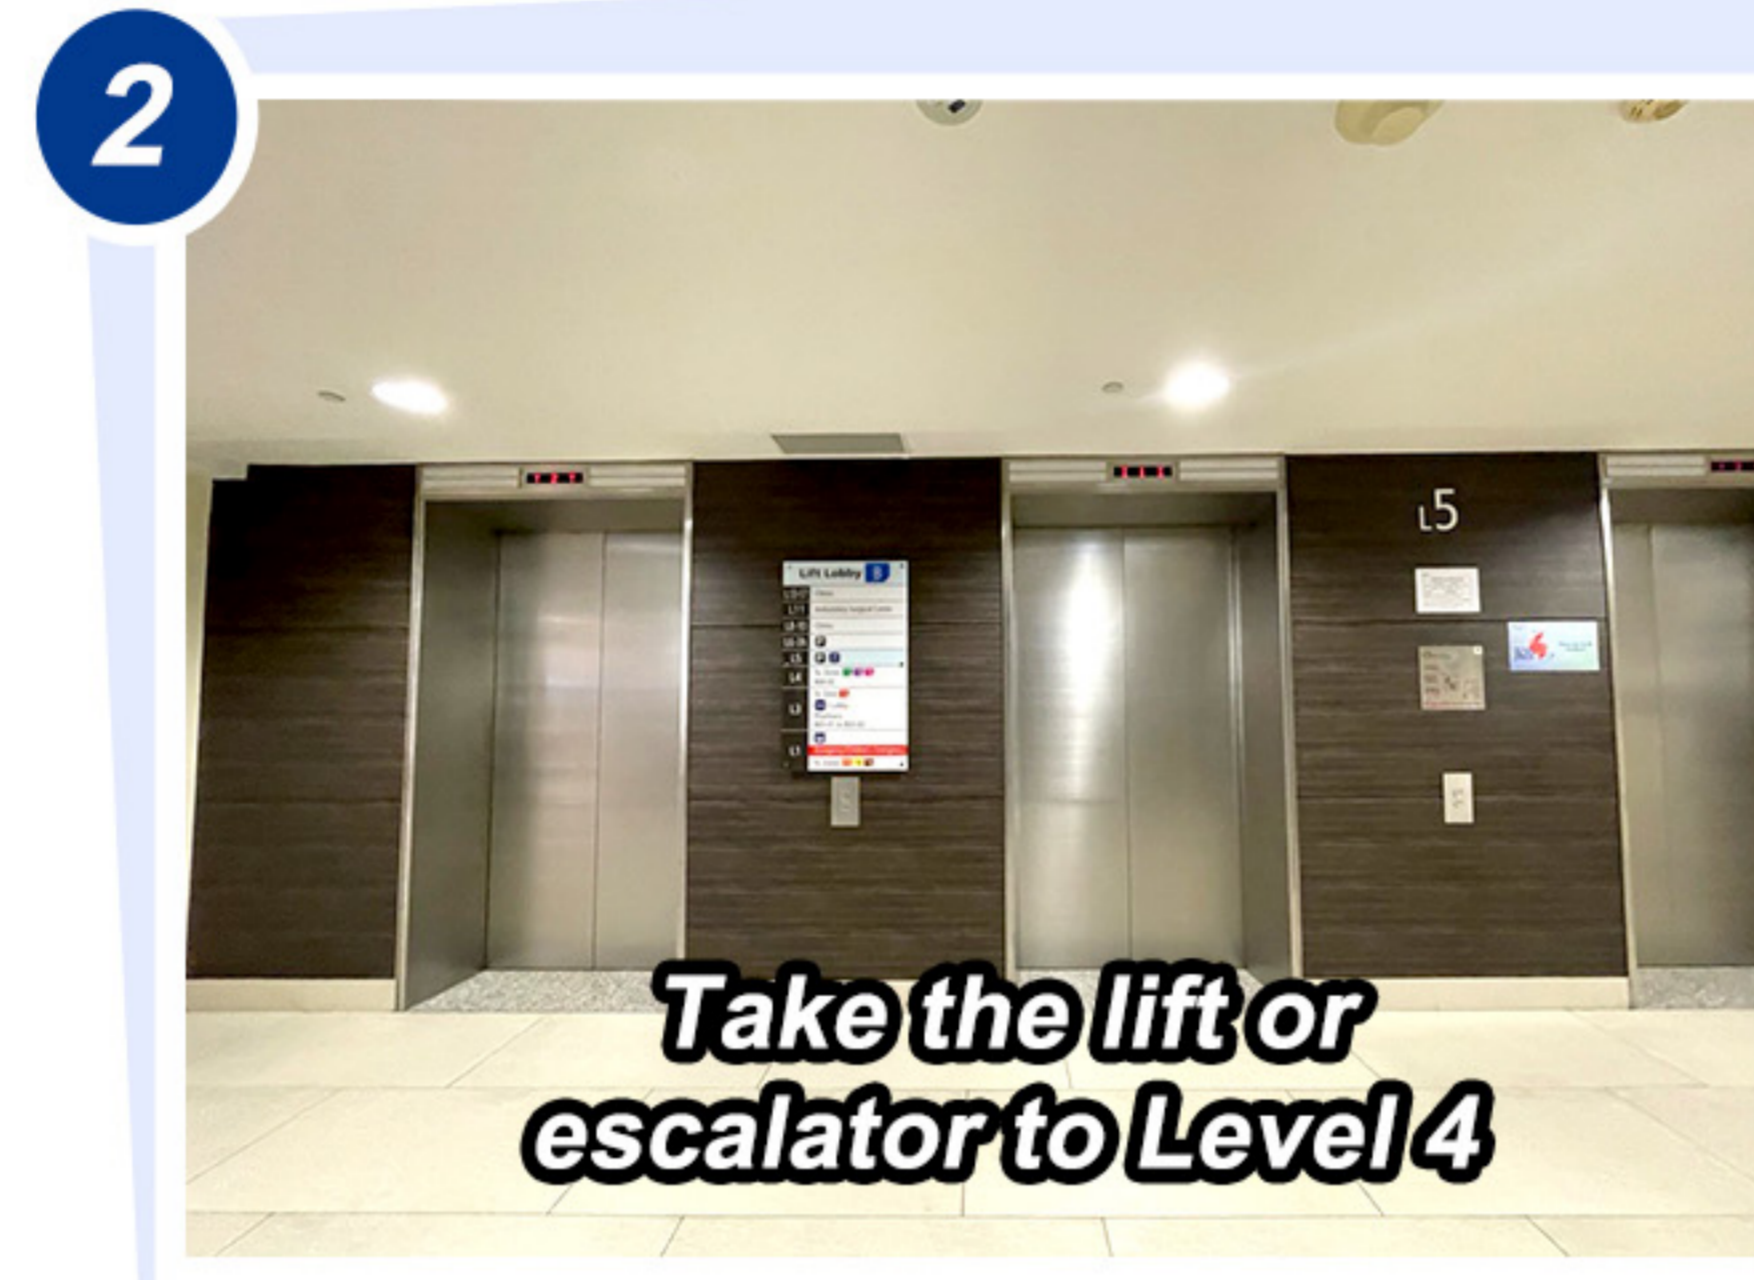

2
Take the lift or escalator to Level 4