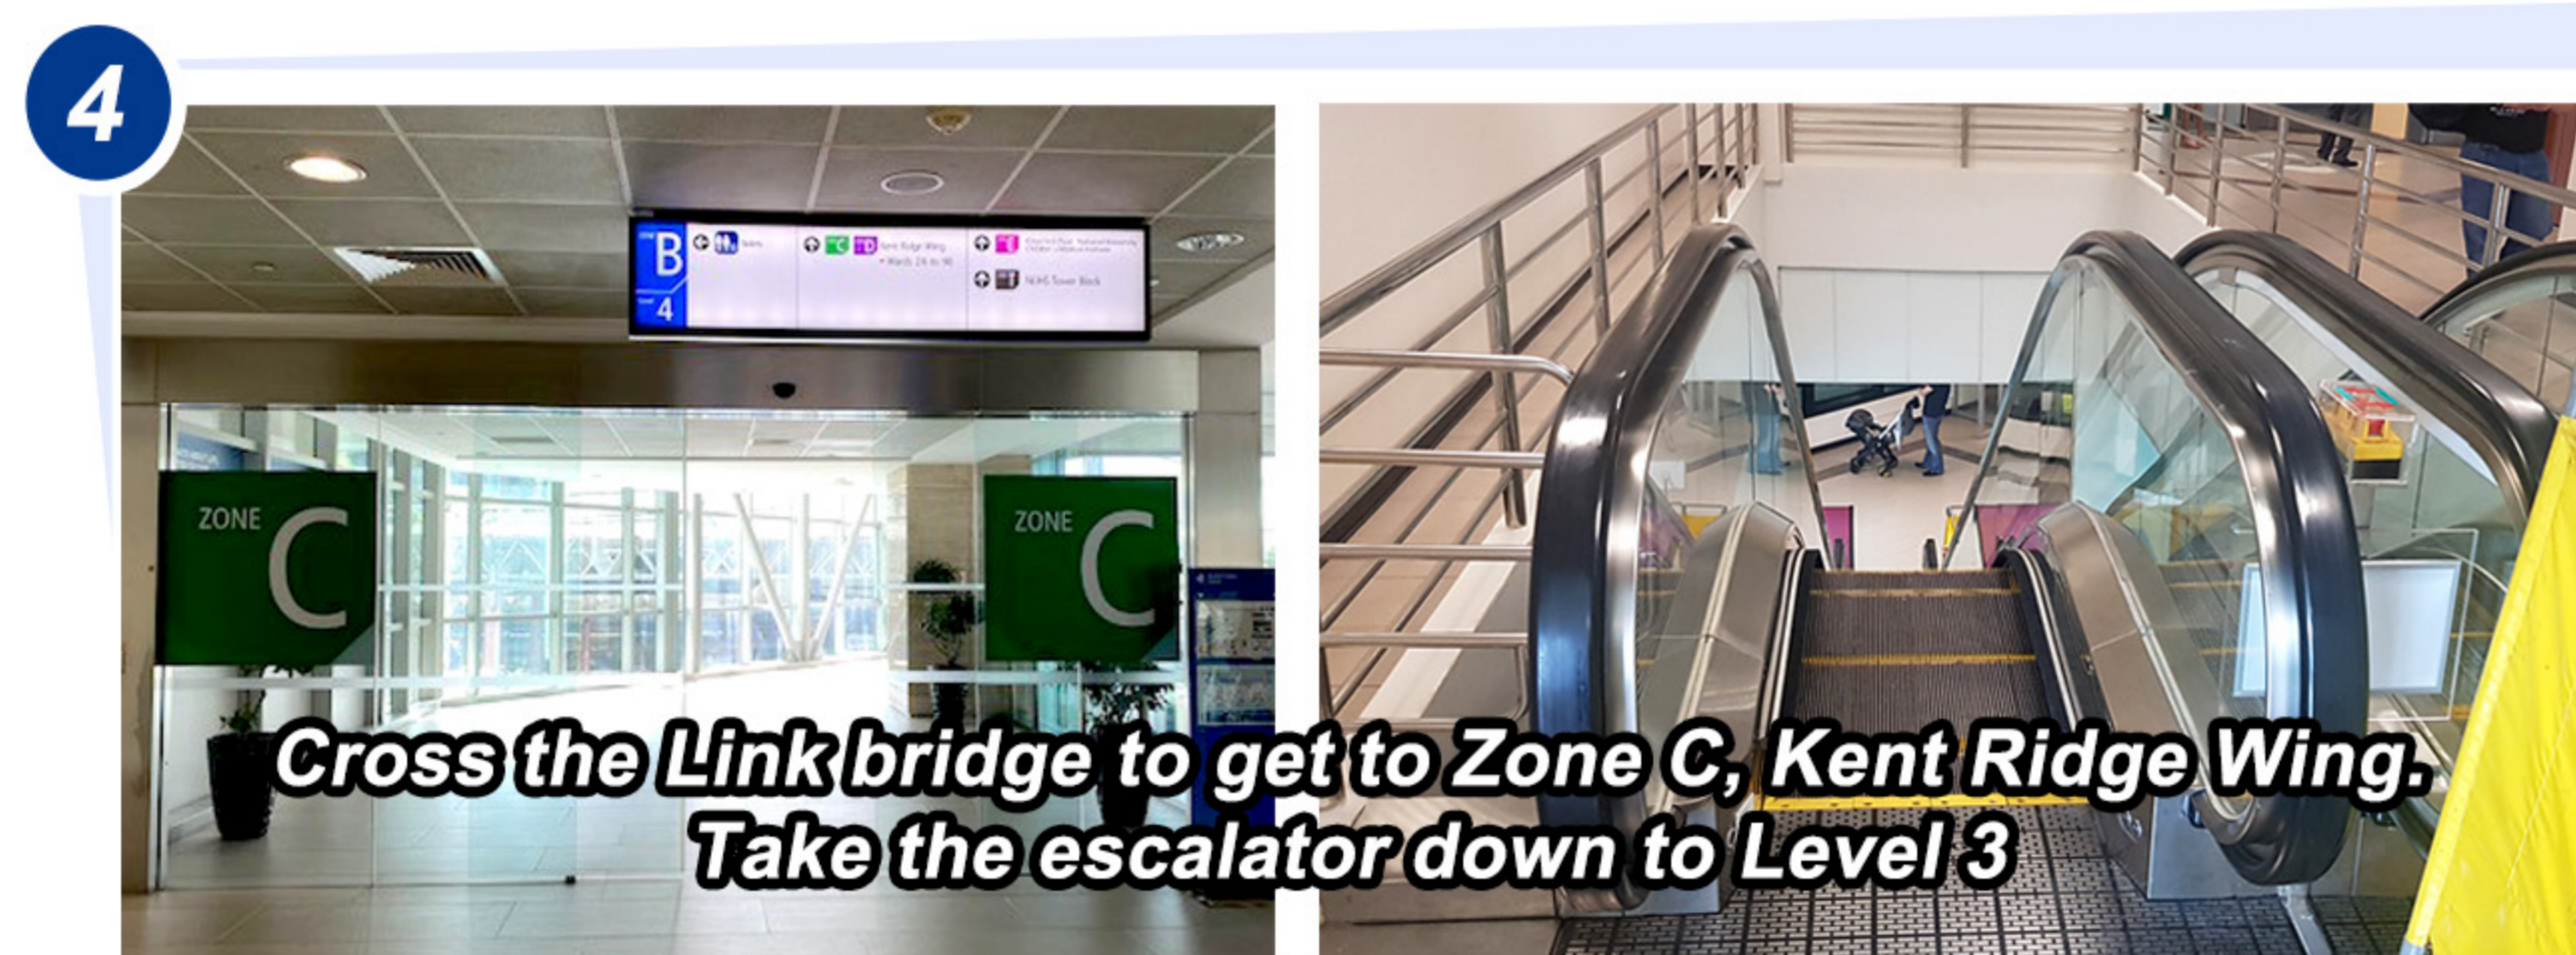

Ward Locations

ZONE D Wards 5A - 9B Register at **VR** Level 3

ZONE G Wards 20 - 64 Register at **VR** Level 1

Scan QR code for full list of facilities at NUH

Getting to NUHS Tower Block

From Kent Ridge MRT Station (via Exit C, NUH Medical Centre)

Getting to NUHS Tower Block

- By MRT, from Kent Ridge Station, Exit B
- By SBS Transit Bus Service No. 92, 92A, 92B or 200, from bus stop #15139 (outside Kent Ridge MRT station)

- (1) From MRT station / bus stop, walk towards Science Park 1 (along South Buona Vista Road).
- (2) At the traffic junction, walk across South Buona Vista Road to get to NUHS Tower Block.