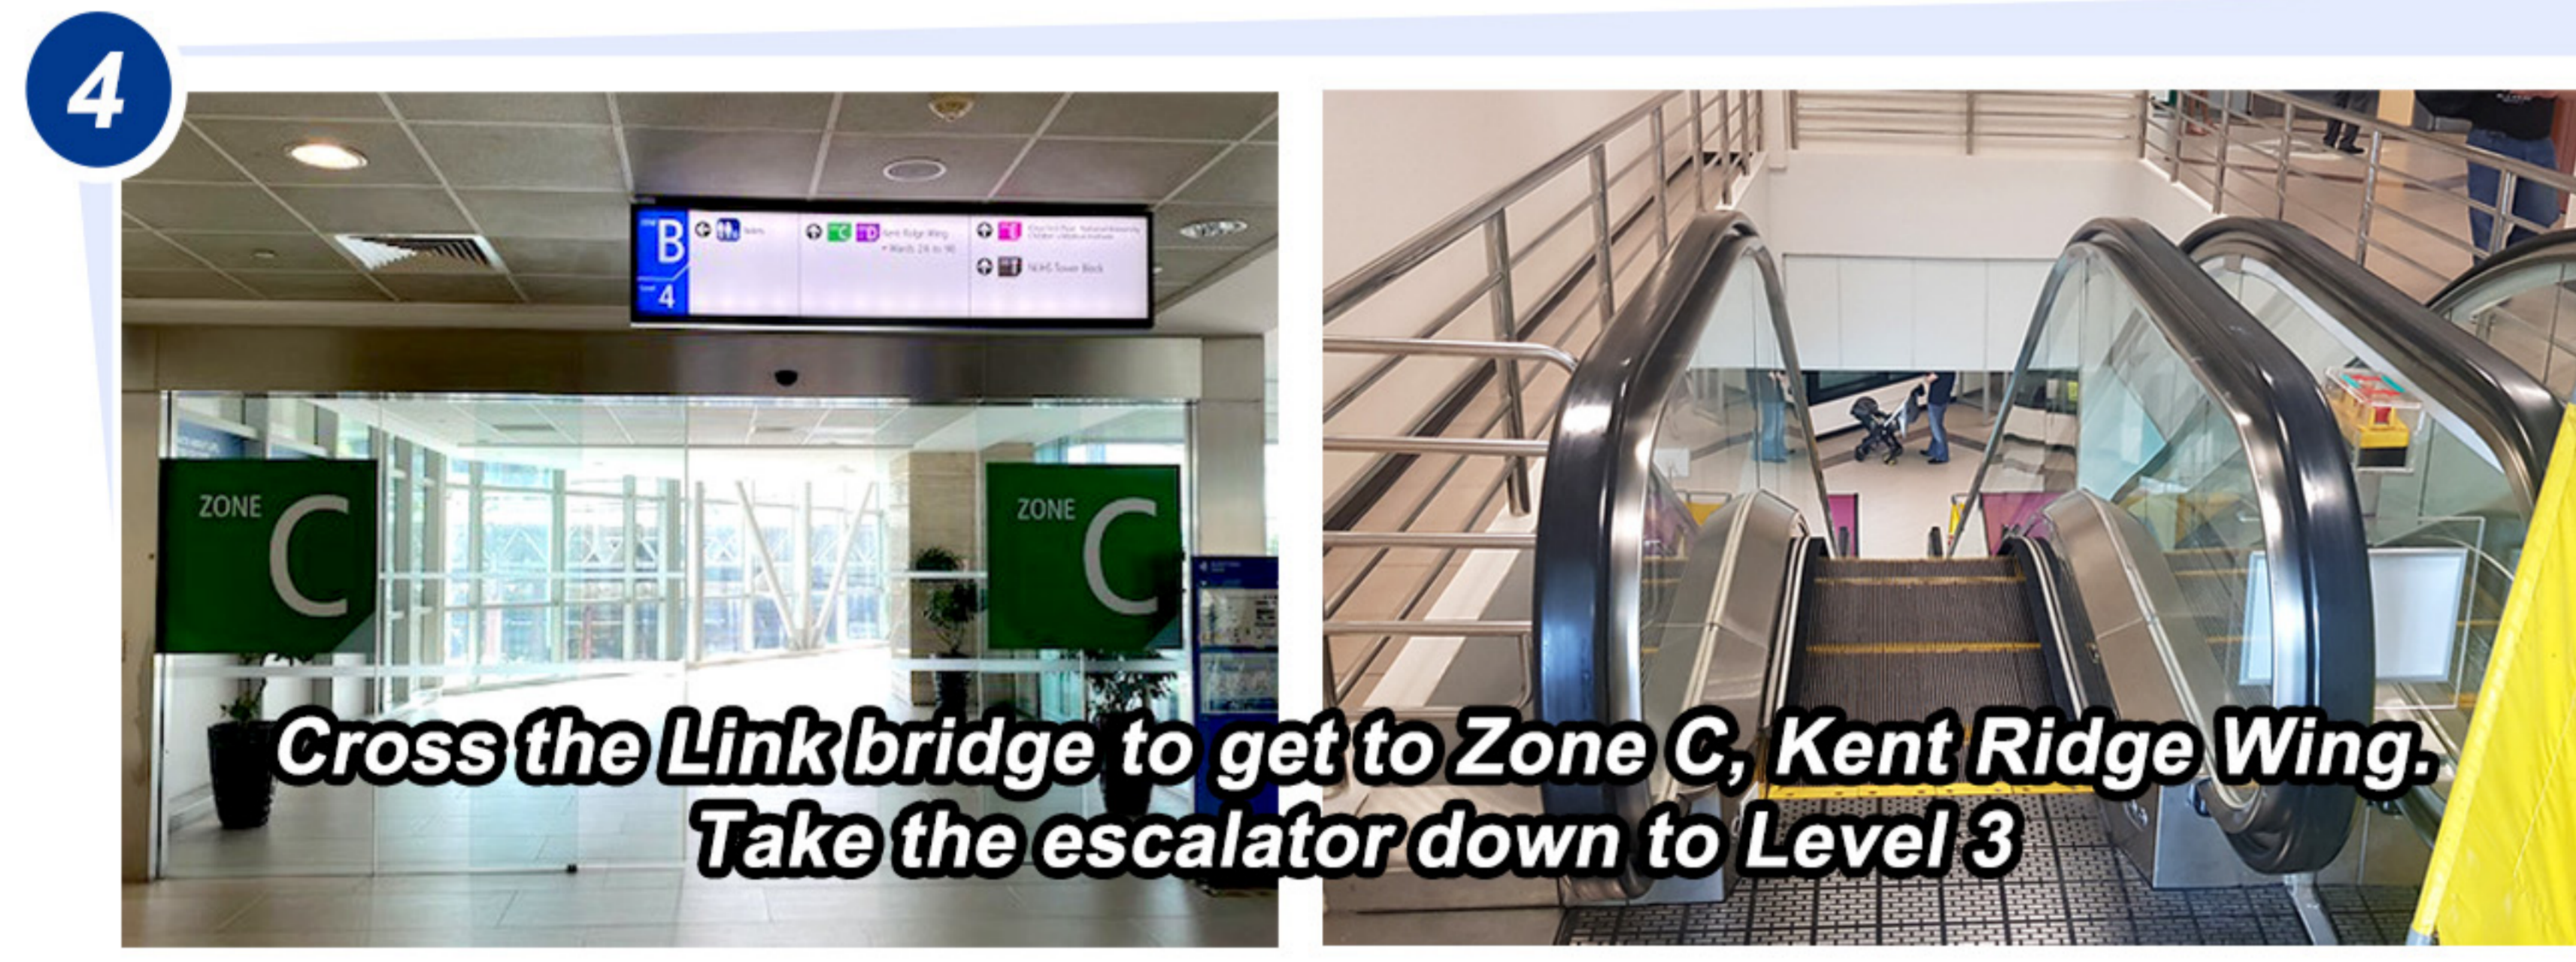

Getting to NUHS Tower Block

From Kent Ridge Wing Carpark (public)

Getting to NUHS Tower Block

From Medical Centre Carpark (public)

1
NUH Medical Centre Carpark @ Level 5, 6 and 7A (Lift Lobby B)

2
Take the lift or escalator to Level 4

3
Walk towards Kent Ridge Wing Level 4 by following the directional signs

4
Cross the Link bridge to get to Zone C, Kent Ridge Wing. Take the escalator down to Level 3

5
Walk towards Zone D, South Entrance