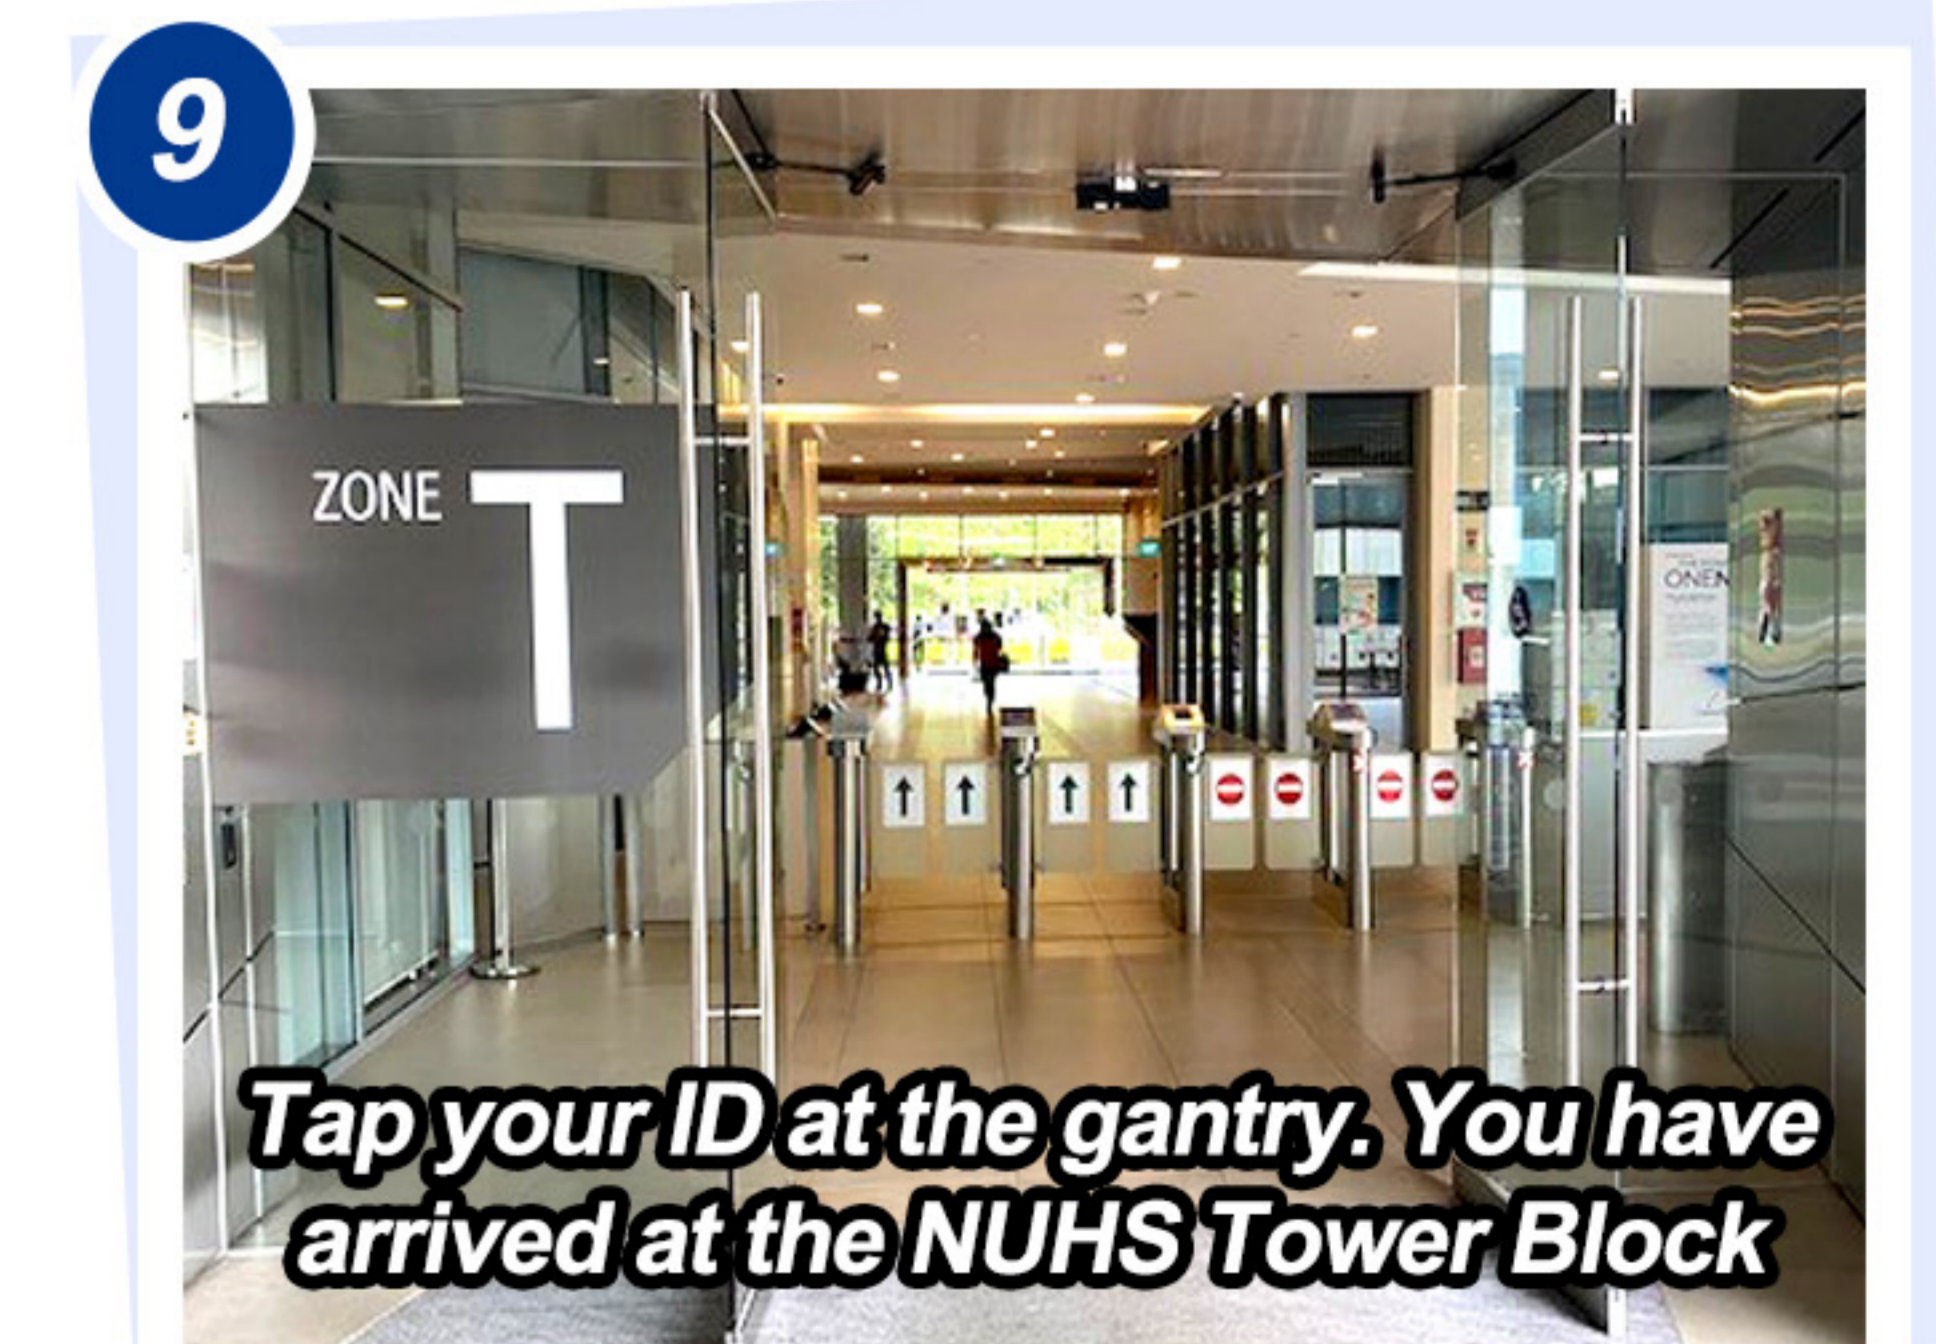

Getting to NUHS Tower Block

From Kent Ridge Wing Carpark (public)

Getting to NUHS Tower Block

From Medical Centre Carpark (public)

1
NUH Medical Centre Carpark @ Level 5, 6 and 7A (Lift Lobby B)

2
Take the lift or escalator to Level 4

3
Walk towards Kent Ridge Wing Level 4 by following the directional signs

4
Cross the Link bridge to get to Zone C, Kent Ridge Wing. Take the escalator down to Level 3

5
Walk towards Zone D, South Entrance

6
Register at the counter. If you had pre-registered, tap your ID at the gantry and take lift to Level 8

7
On Level 8, follow the directional signs to NUHS Tower Block

8
Cross the Link bridge

9
Tap your ID at the gantry. You have arrived at the NUHS Tower Block