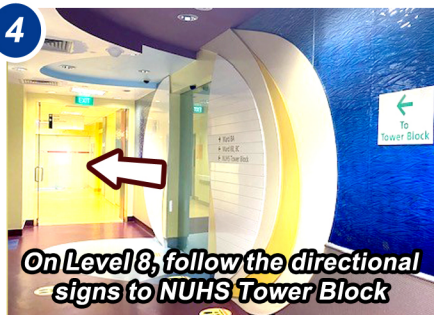

Ward Locations

ZONE D Wards 5A - 9B Register at **VR** Level 3

ZONE G Wards 20 - 64 Register at **VR** Level 1

Scan QR code for full list of facilities at NUH

Getting to NUHS Tower Block

From Kent Ridge MRT Station (via Exit C, NUH Medical Centre)

Getting to NUHS Tower Block

- By MRT, from Kent Ridge Station, Exit B
- By SBS Transit Bus Service No. 92, 92A, 92B or 200, from bus stop #15139 (outside Kent Ridge MRT station)

- (1) From MRT station / bus stop, walk towards Science Park 1 (along South Buona Vista Road).
- (2) At the traffic junction, walk across South Buona Vista Road to get to NUHS Tower Block.

Getting to NUHS Tower Block

From Kent Ridge Wing Carpark (public)

Getting to NUHS Tower Block

From Medical Centre Carpark (public)

1
NUH Medical Centre Carpark @ Level 5, 6 and 7A (Lift Lobby B)

2
Take the lift or escalator to Level 4

3
Walk towards Kent Ridge Wing Level 4 by following the directional signs

4
Cross the Link bridge to get to Zone C, Kent Ridge Wing. Take the escalator down to Level 3

5
Walk towards Zone D, South Entrance