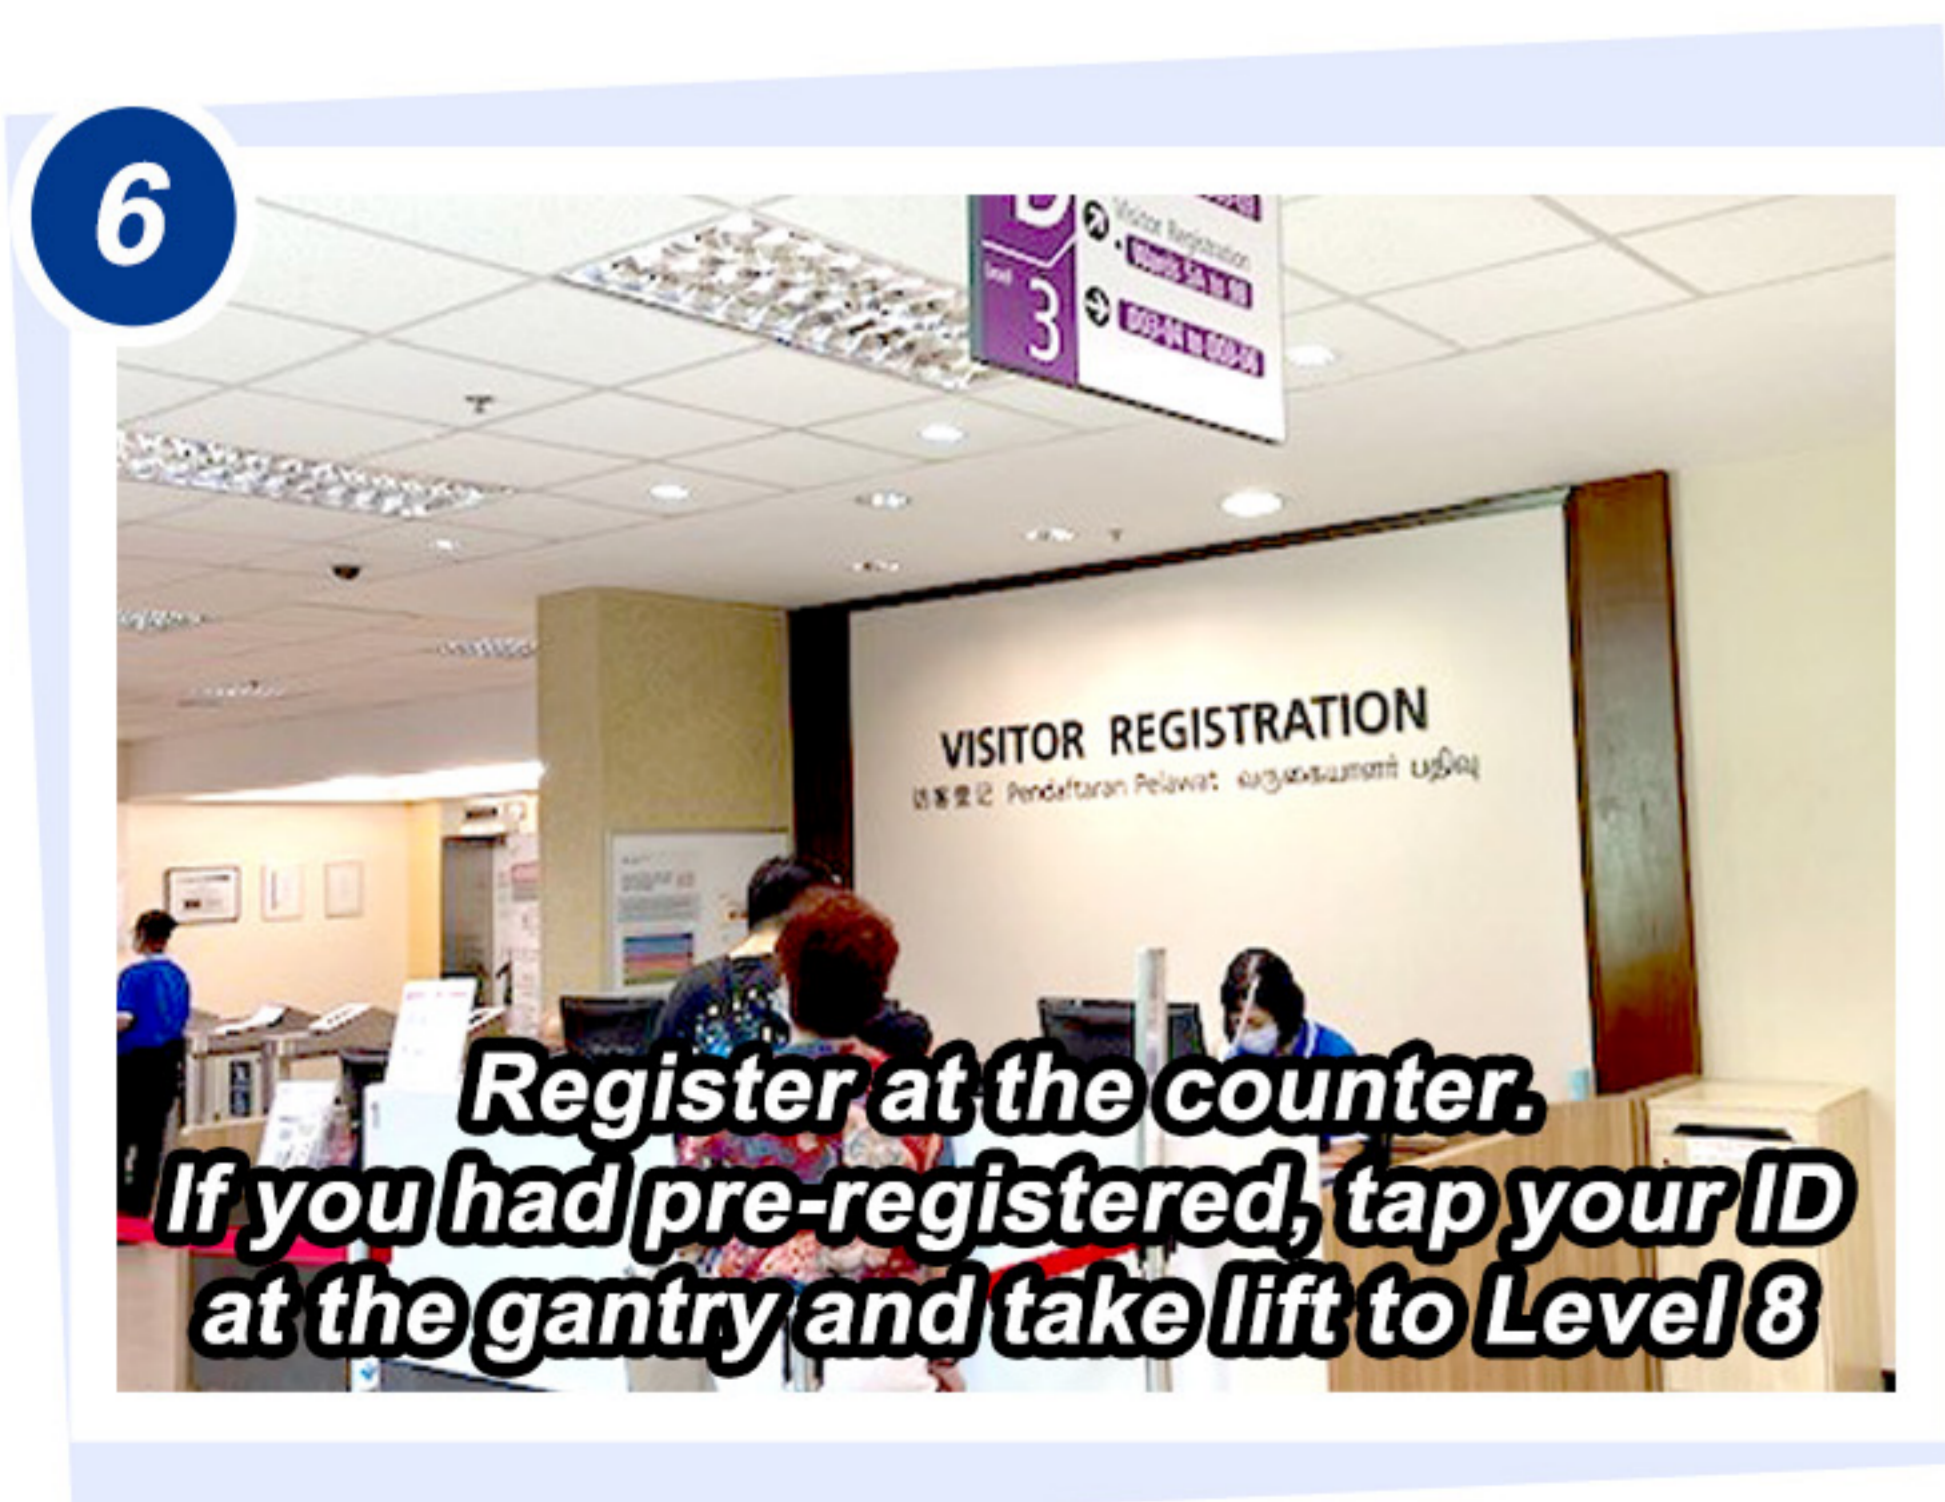

Ward Locations

ZONE D Wards 5A - 9B Register at **VR** Level 3

ZONE G Wards 20 - 64 Register at **VR** Level 1

Scan QR code for full list of facilities at NUH

Getting to NUHS Tower Block

From Kent Ridge MRT Station (via Exit C, NUH Medical Centre)