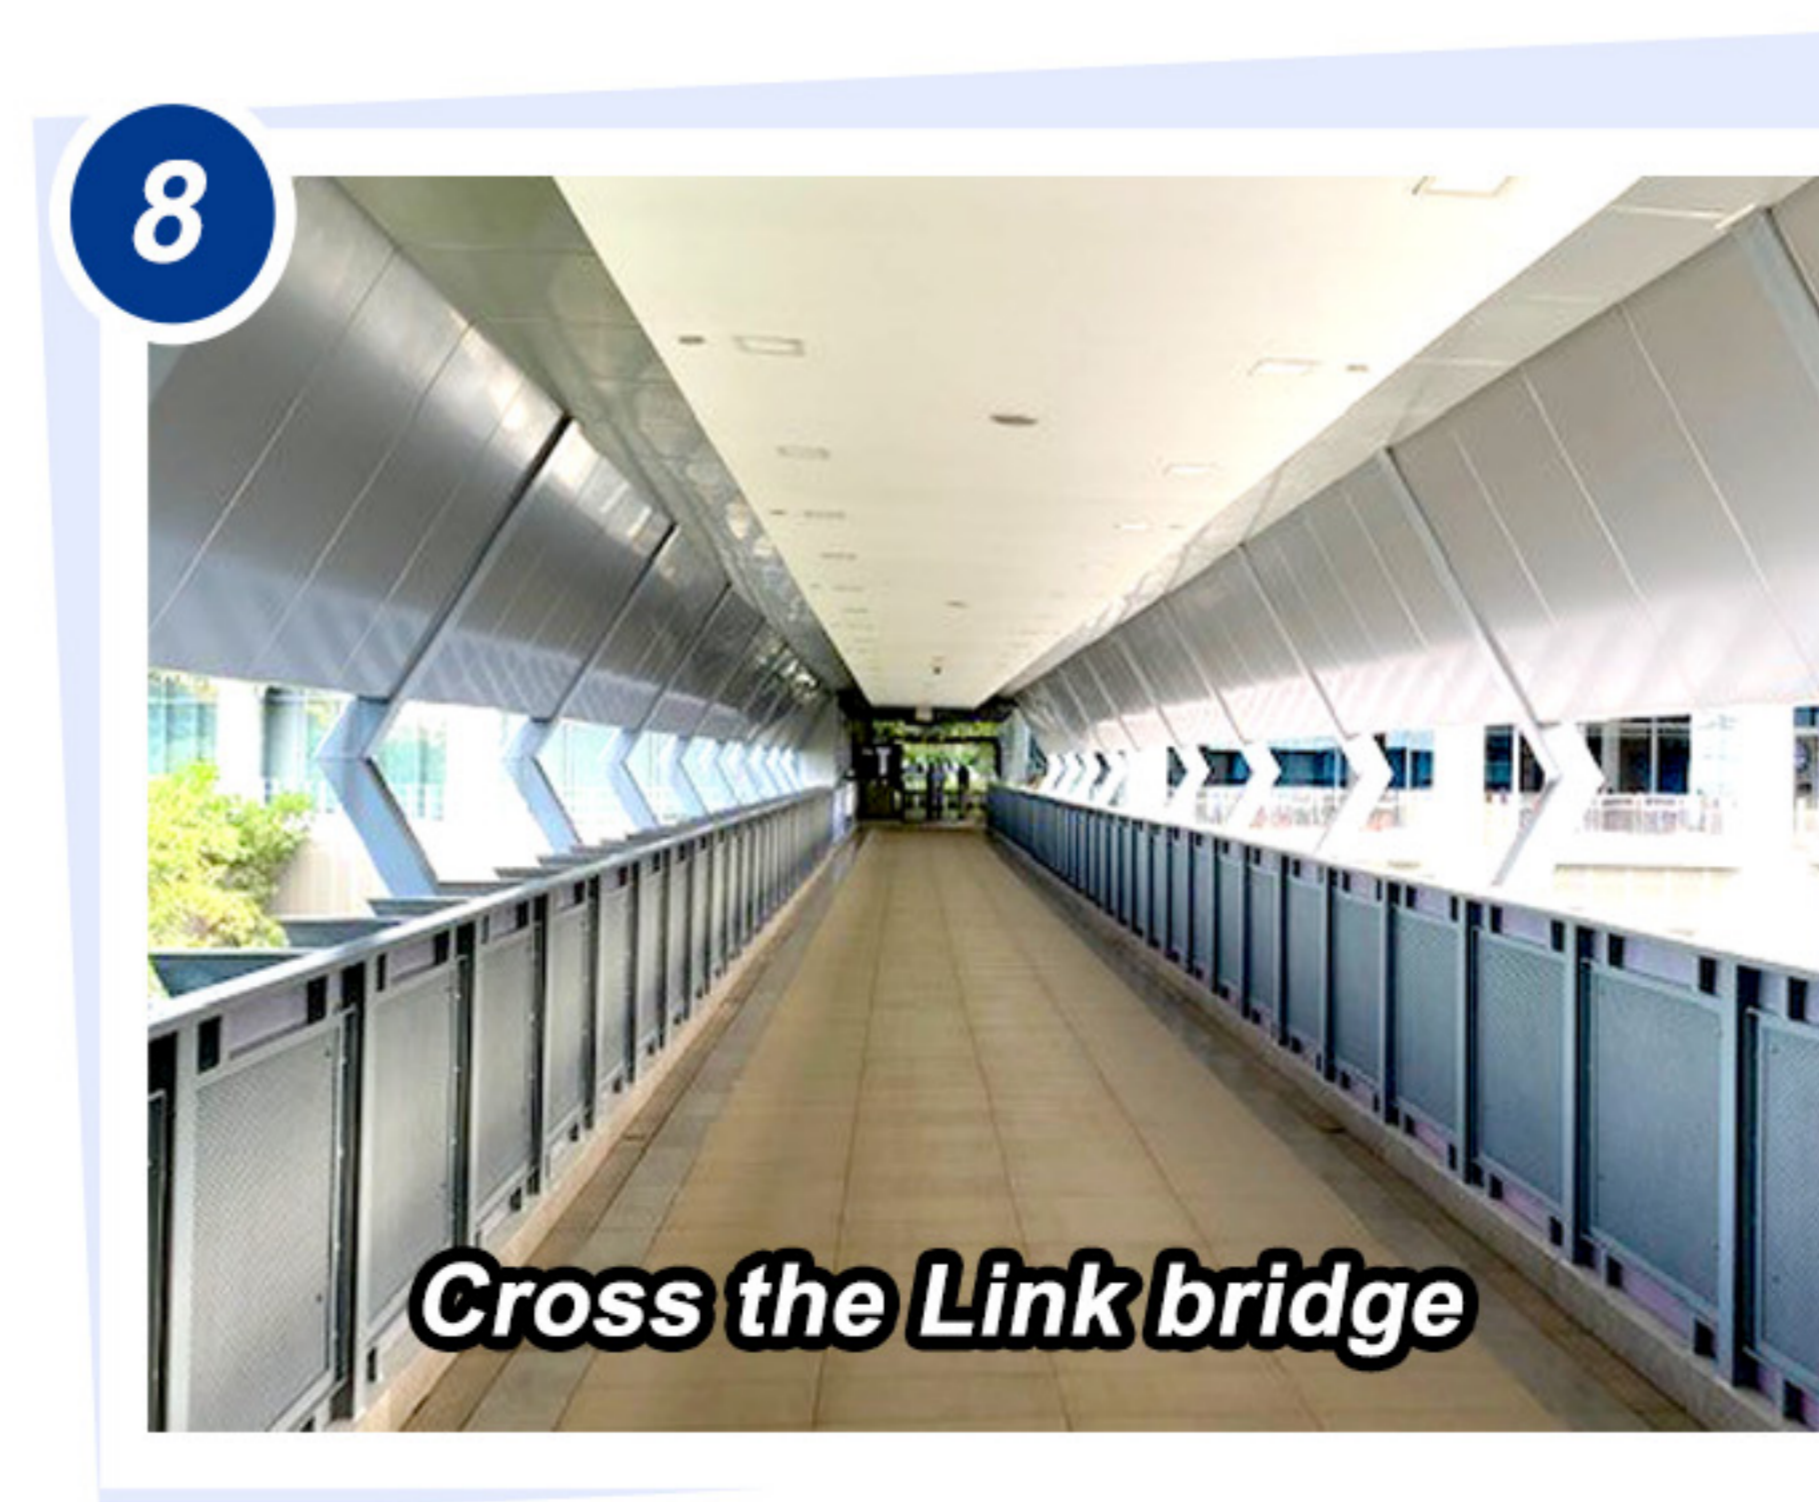

Getting to NUHS Tower Block

- By MRT, from Kent Ridge Station, Exit B
- By SBS Transit Bus Service No. 92, 92A, 92B or 200, from bus stop #15139 (outside Kent Ridge MRT station)

- (1) From MRT station / bus stop, walk towards Science Park 1 (along South Buona Vista Road).
- (2) At the traffic junction, walk across South Buona Vista Road to get to NUHS Tower Block.