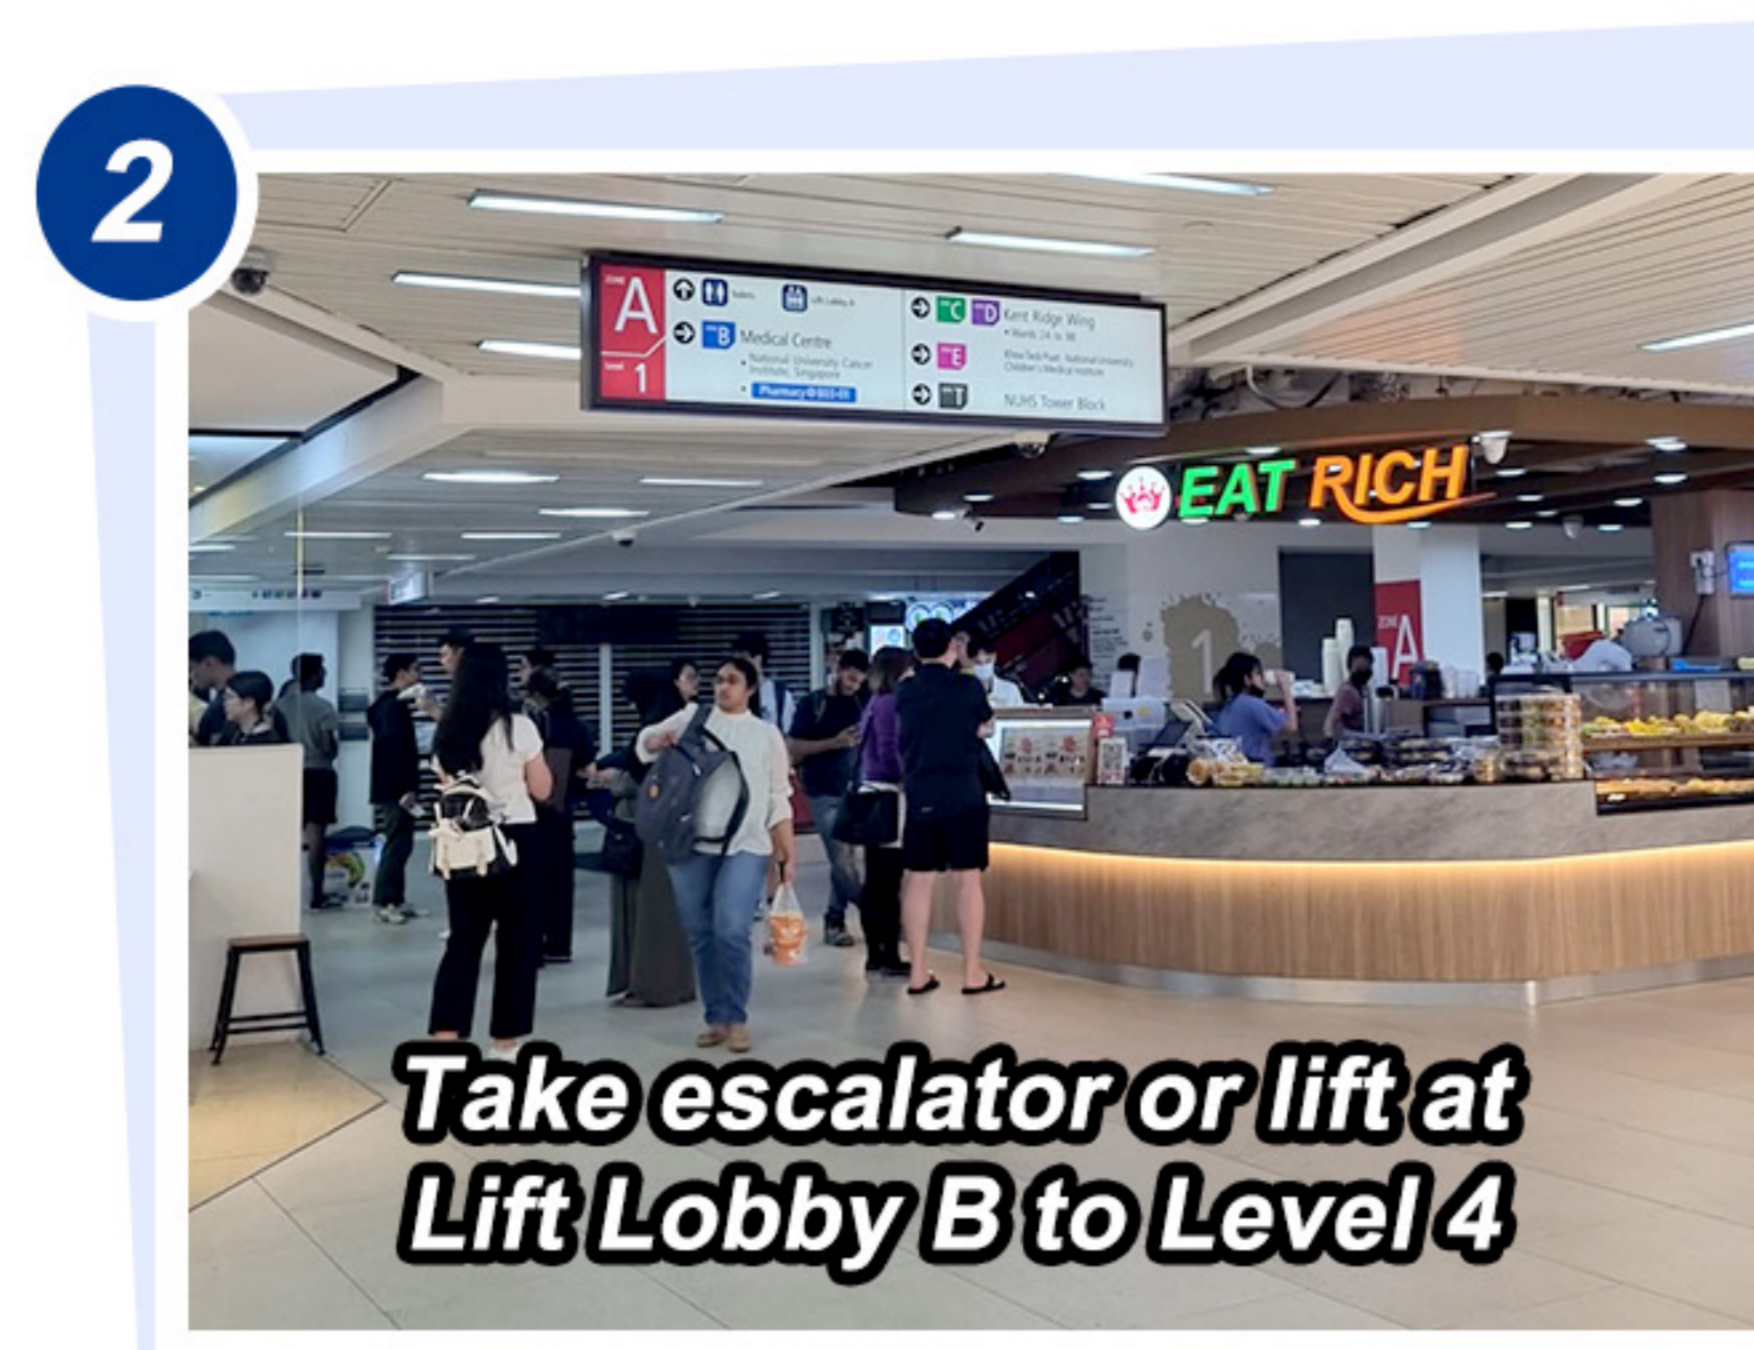

Ward Locations

ZONE D Wards 5A - 9B Register at **VR** Level 3

ZONE G Wards 20 - 64 Register at **VR** Level 1

Scan QR code for full list of facilities at NUH

Getting to NUHS Tower Block

From Kent Ridge MRT Station (via Exit C, NUH Medical Centre)