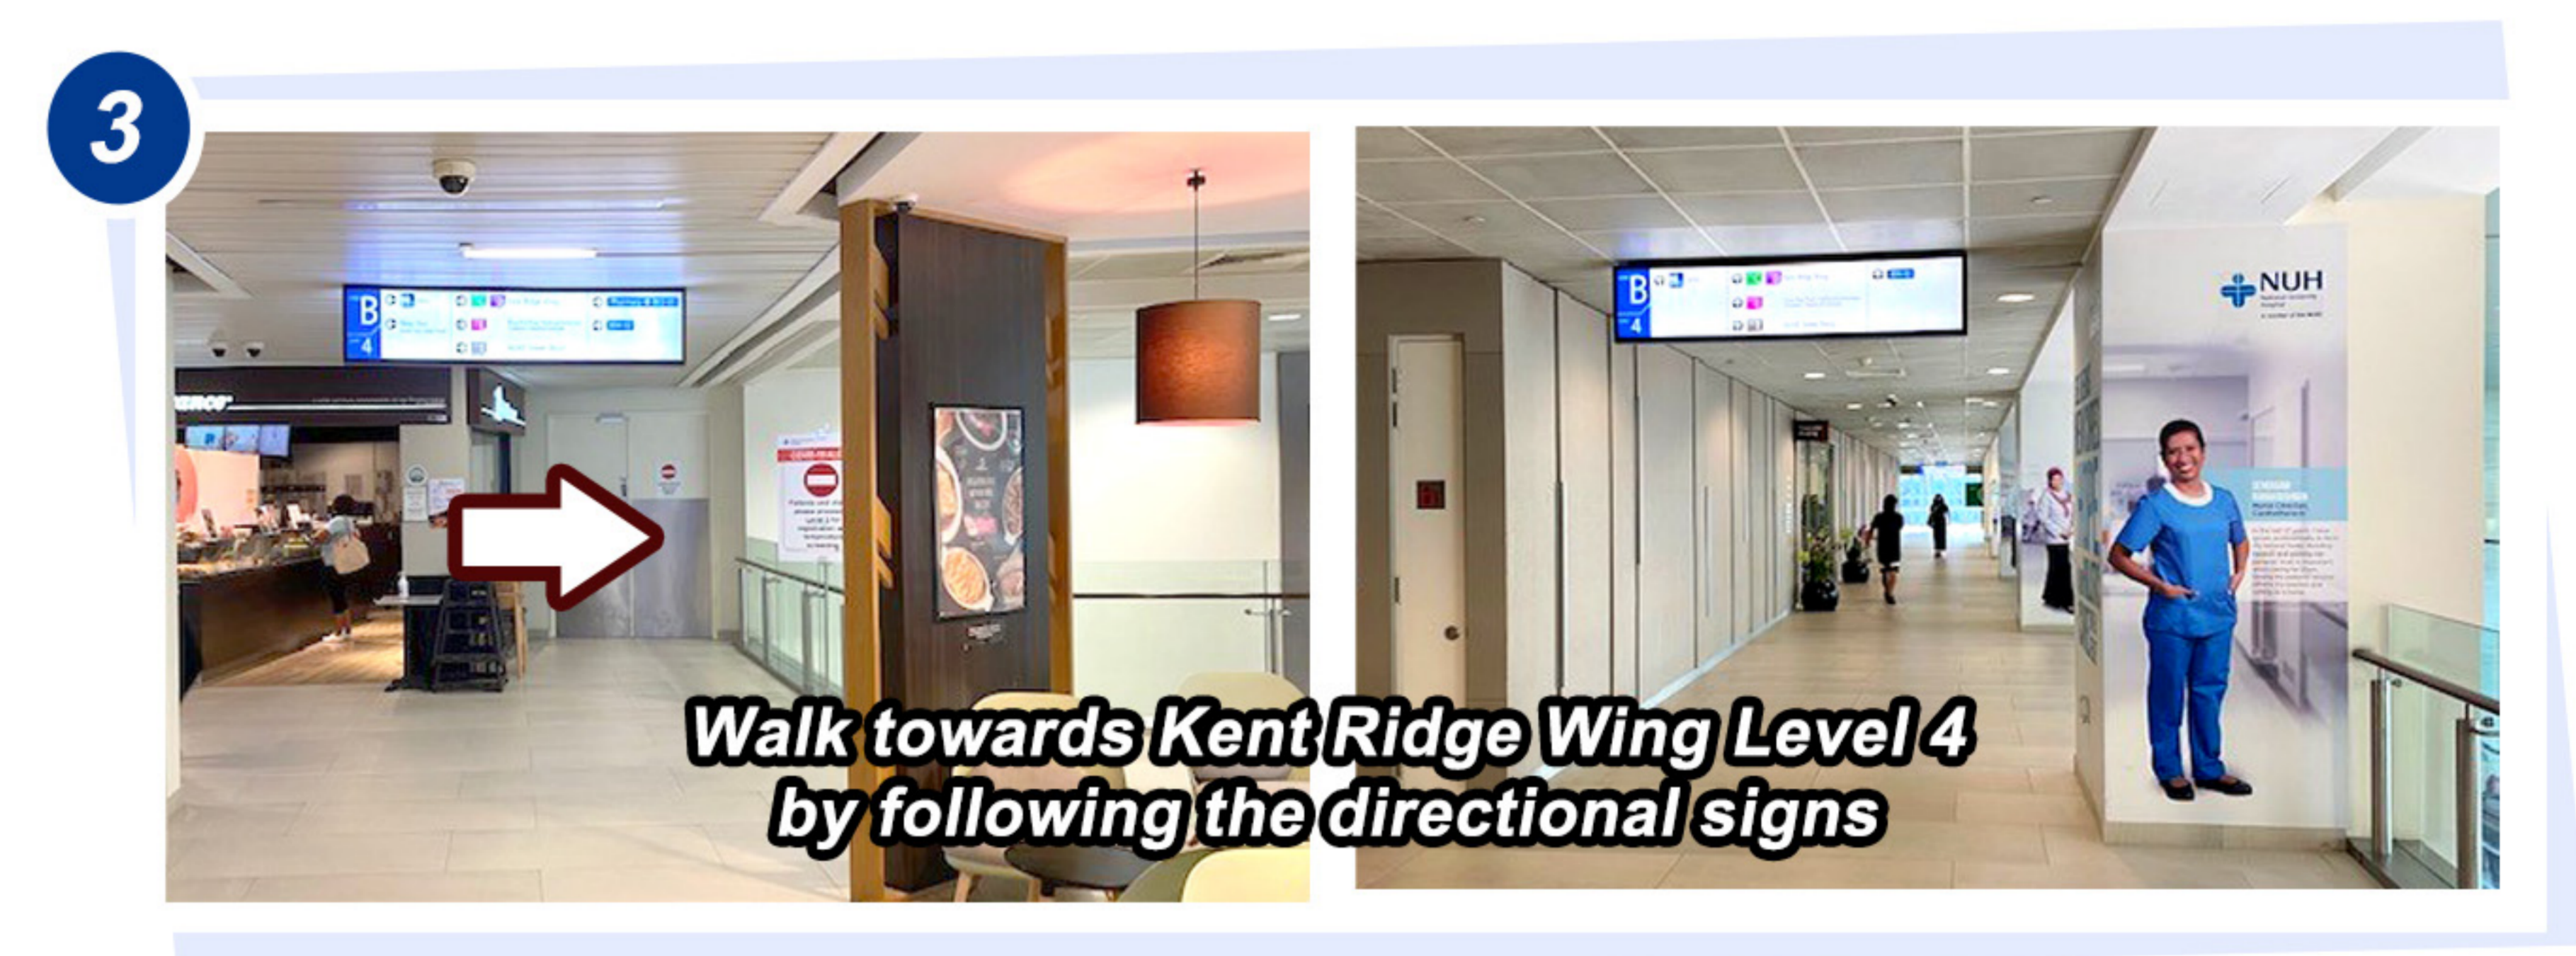

Locations of National Centres

ZONE B National University Cancer Institute Singapore	ZONE F National University Heart Centre Singapore	ZONE H National University Centre for Oral Health Singapore
--	--	--

Ward Locations

ZONE D Wards 5A - 9B Register at **VR** Level 3

ZONE G Wards 20 - 64 Register at **VR** Level 1

Scan QR code for full list of facilities at NUH

Getting to NUHS Tower Block

From Kent Ridge MRT Station (via Exit C, NUH Medical Centre)