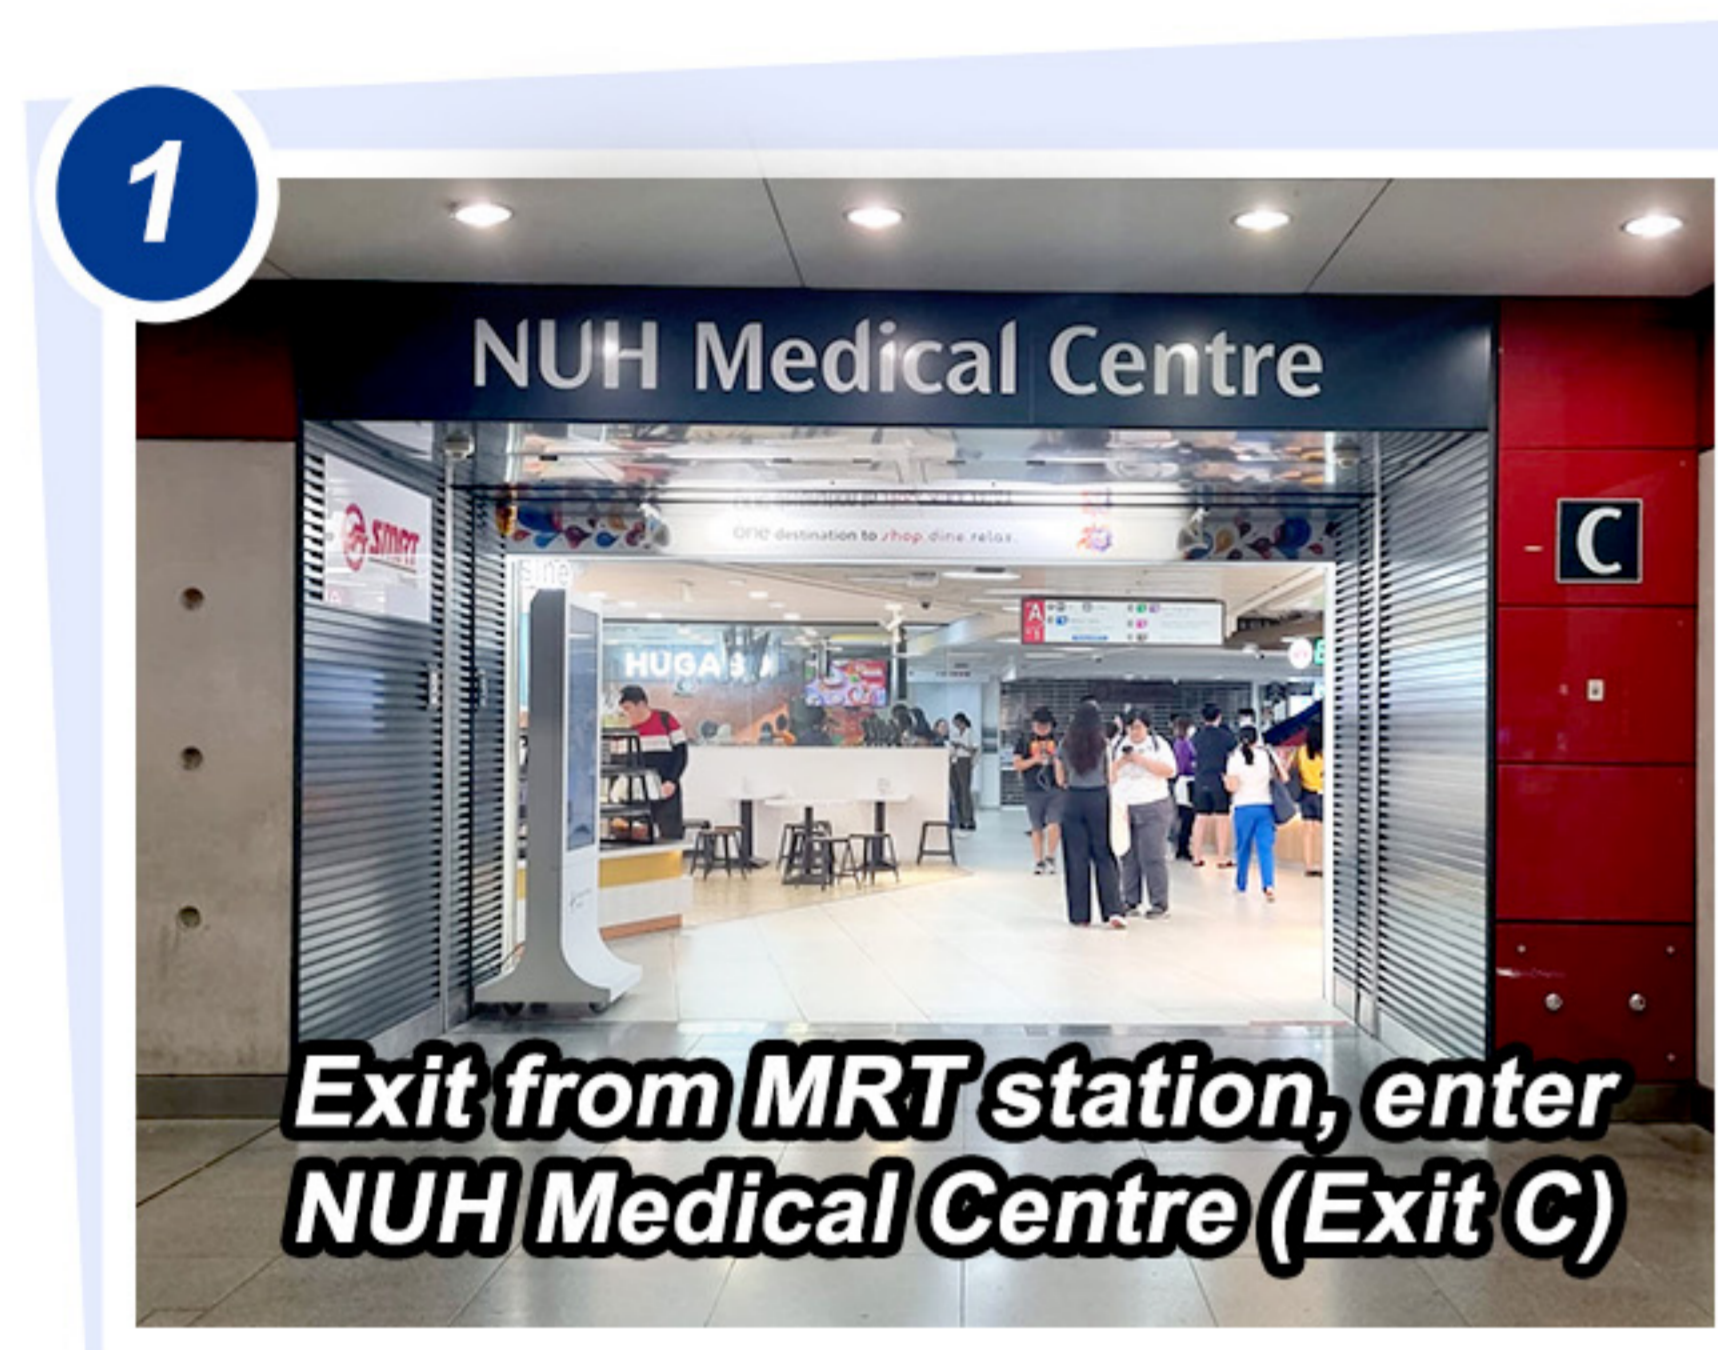

Locations of National Centres

ZONE B National University Cancer Institute Singapore	ZONE F National University Heart Centre Singapore	ZONE H National University Centre for Oral Health Singapore
--	--	--

Ward Locations

ZONE D Wards 5A - 9B Register at **VR** Level 3

ZONE G Wards 20 - 64 Register at **VR** Level 1

Scan QR code for full list of facilities at NUH

Getting to NUHS Tower Block

From Kent Ridge MRT Station (via Exit C, NUH Medical Centre)

Getting to NUHS Tower Block

- By MRT, from Kent Ridge Station, Exit B
- By SBS Transit Bus Service No. 92, 92A, 92B or 200, from bus stop #15139 (outside Kent Ridge MRT station)

- (1) From MRT station / bus stop, walk towards Science Park 1 (along South Buona Vista Road).
- (2) At the traffic junction, walk across South Buona Vista Road to get to NUHS Tower Block.

Getting to NUHS Tower Block

From Kent Ridge Wing Carpark (public)

Getting to NUHS Tower Block

From Medical Centre Carpark (public)

1
NUH Medical Centre Carpark @ Level 5, 6 and 7A (Lift Lobby B)

2
Take the lift or escalator to Level 4