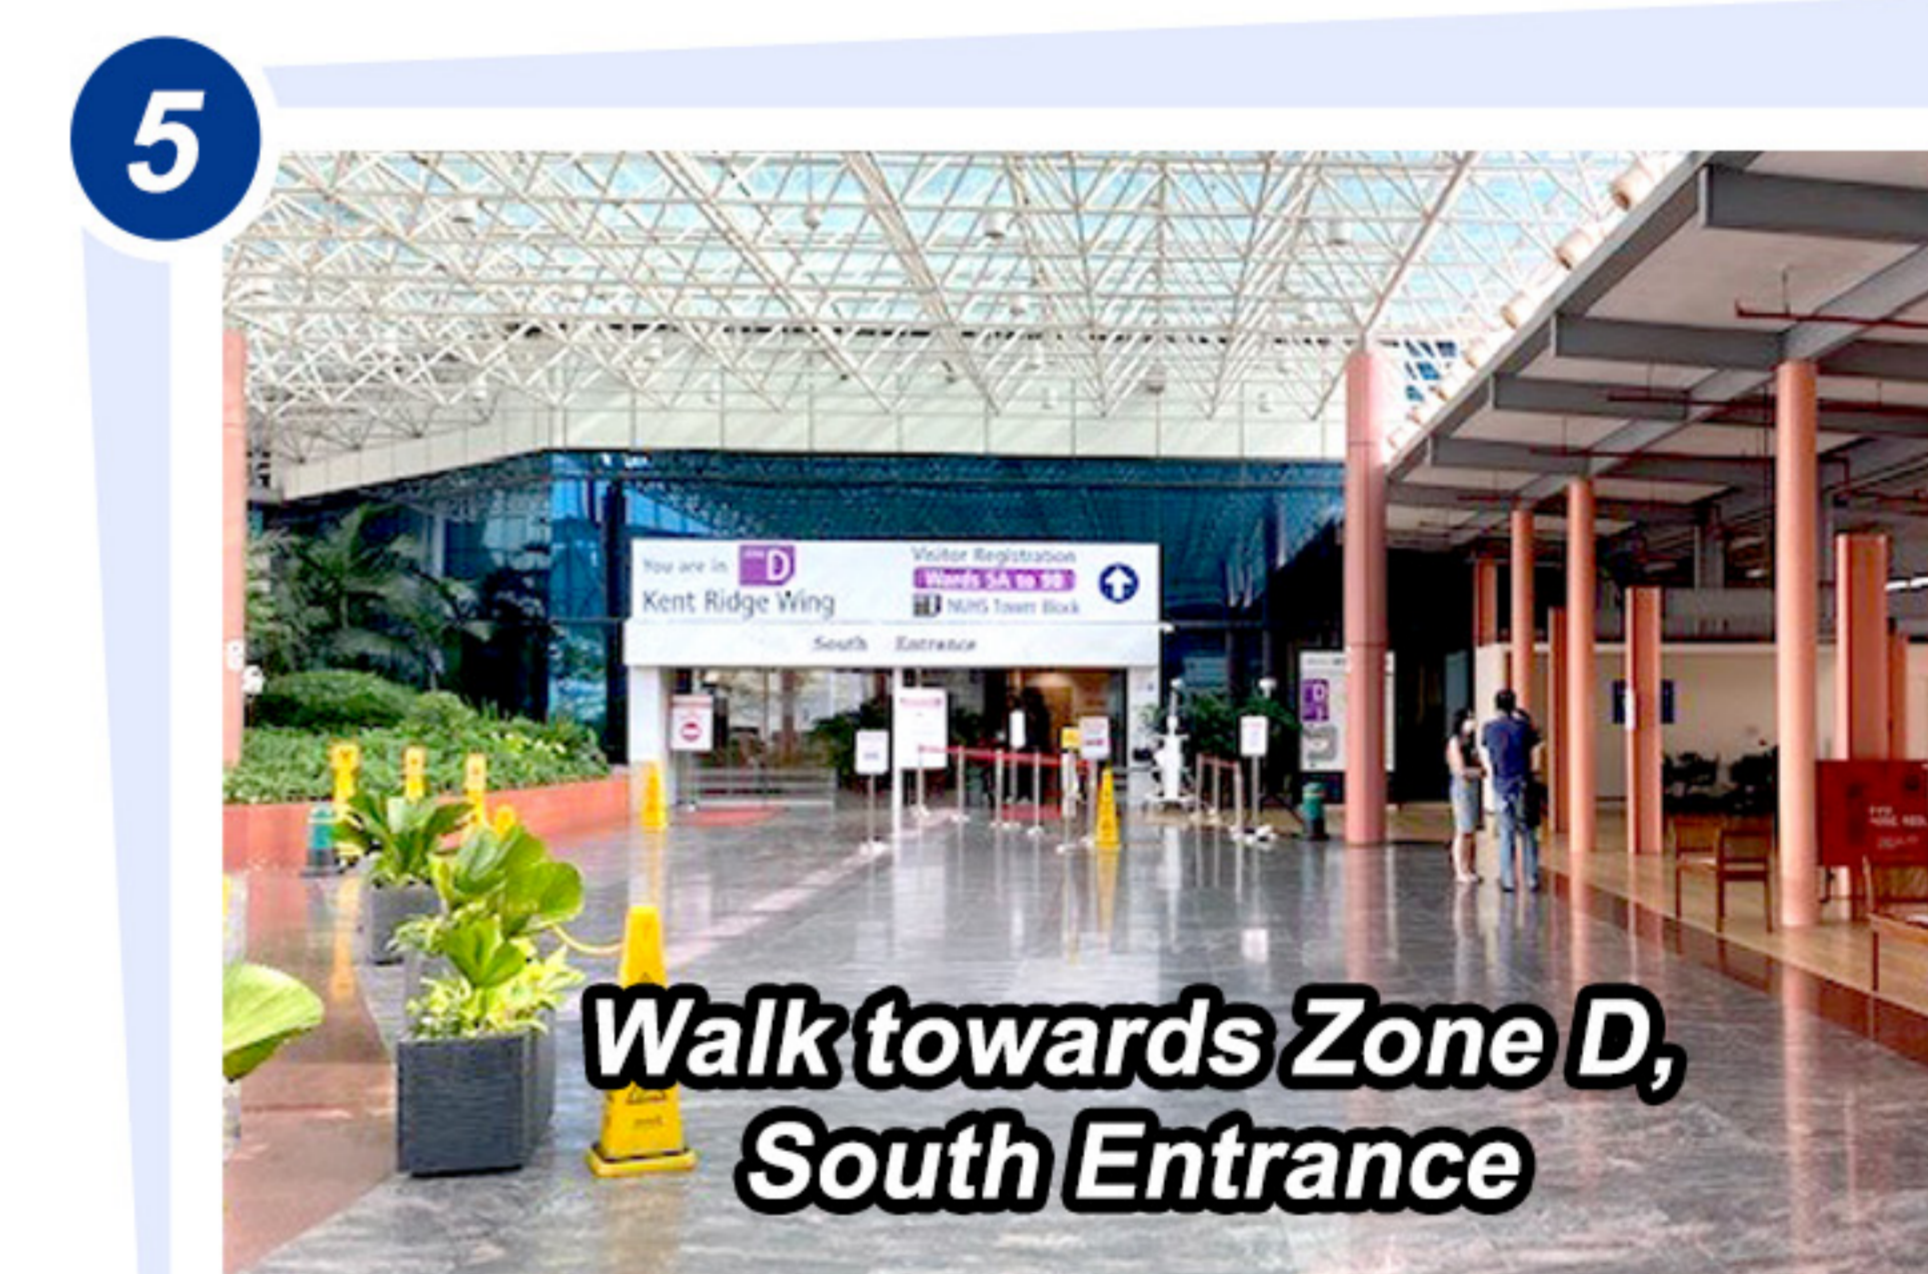

Getting to NUHS Tower Block

- By MRT, from Kent Ridge Station, Exit B
- By SBS Transit Bus Service No. 92, 92A, 92B or 200, from bus stop #15139 (outside Kent Ridge MRT station)

- (1) From MRT station / bus stop, walk towards Science Park 1 (along South Buona Vista Road).
- (2) At the traffic junction, walk across South Buona Vista Road to get to NUHS Tower Block.