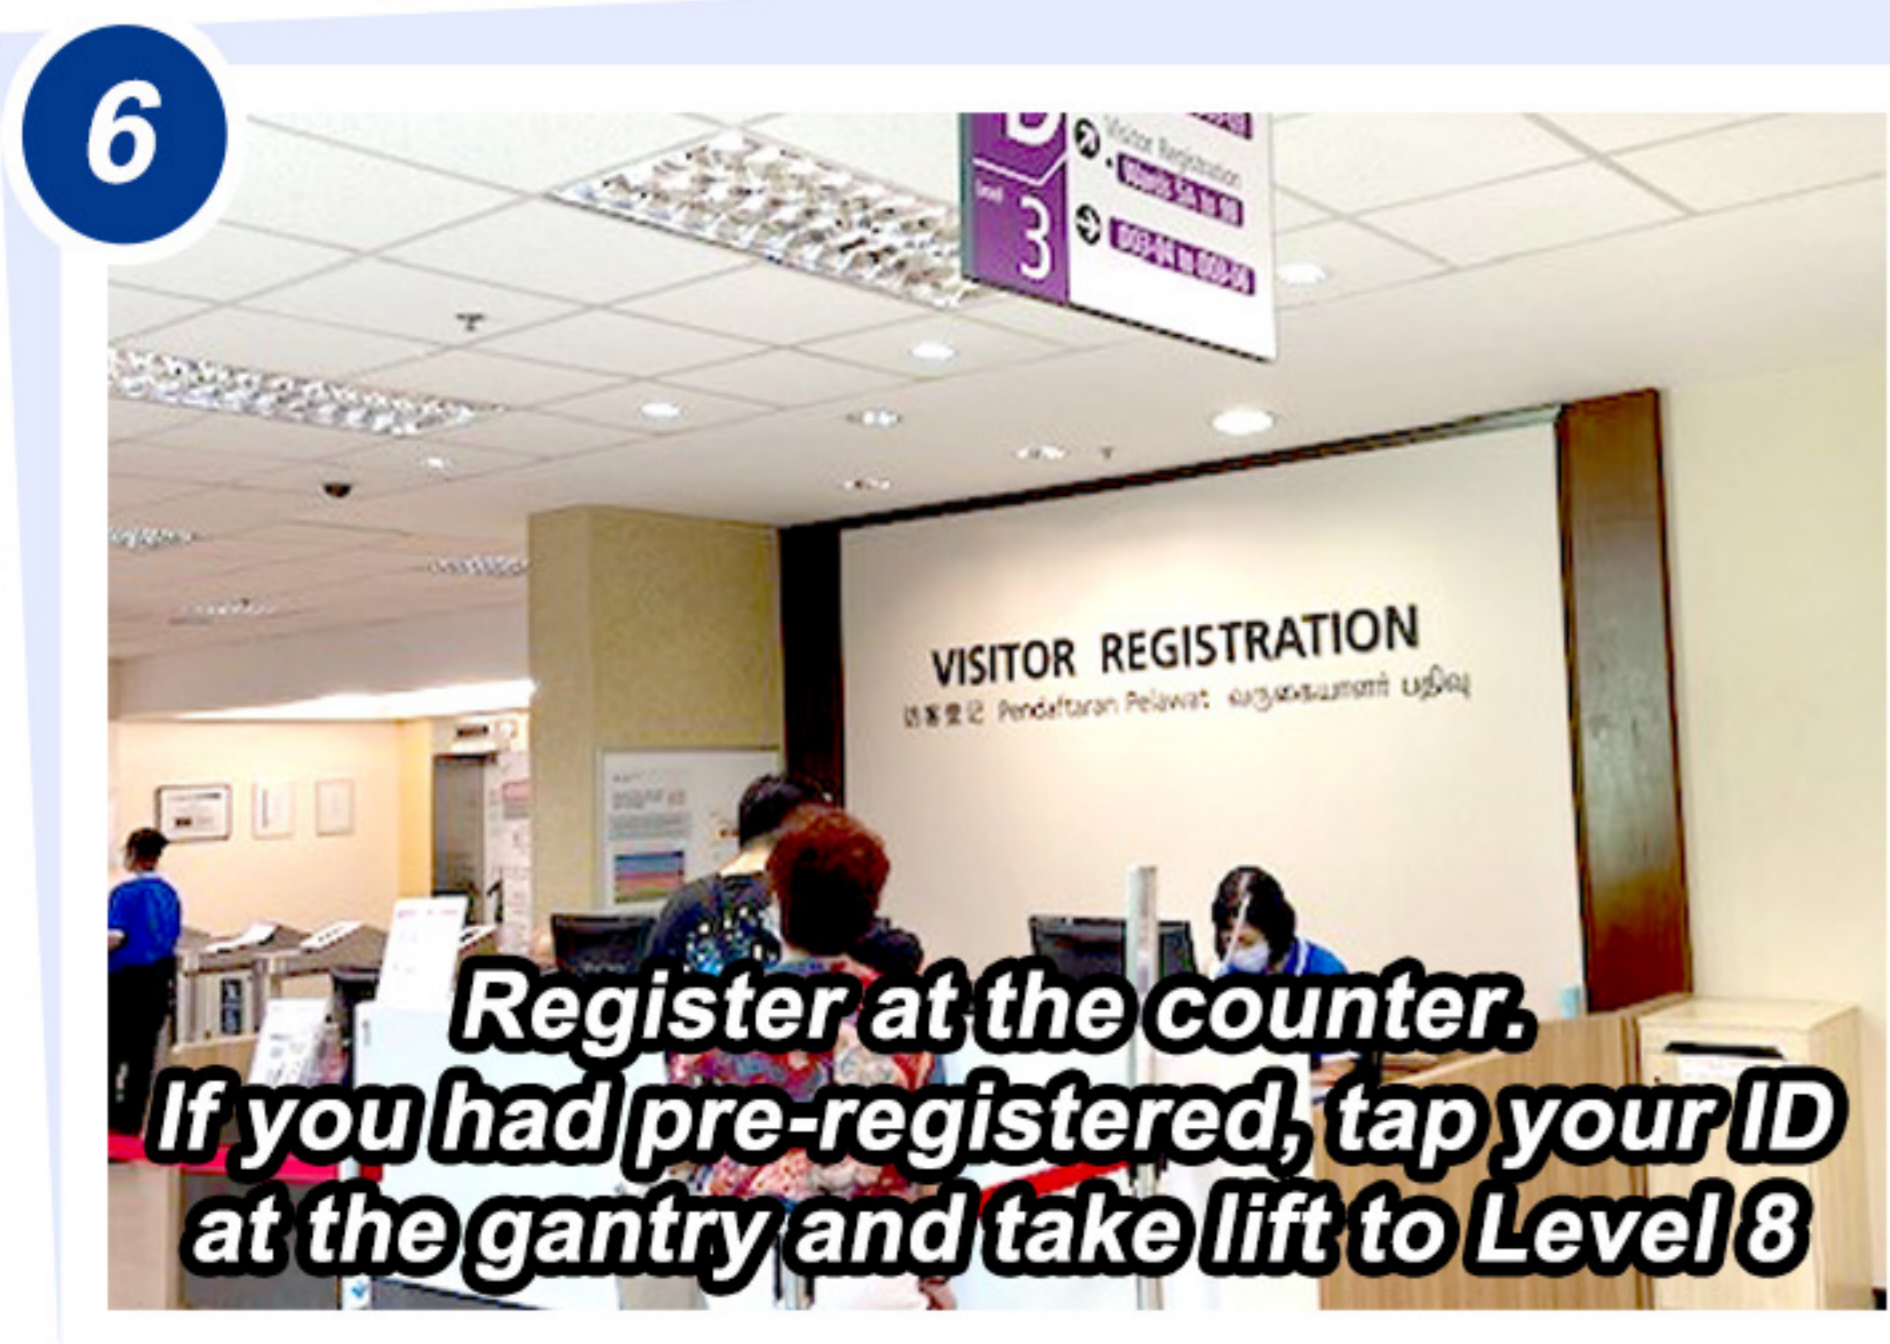

3
Walk towards Kent Ridge Wing Level 4 by following the directional signs

4
Cross the Link bridge to get to Zone C, Kent Ridge Wing. Take the escalator down to Level 3

5
Walk towards Zone D, South Entrance