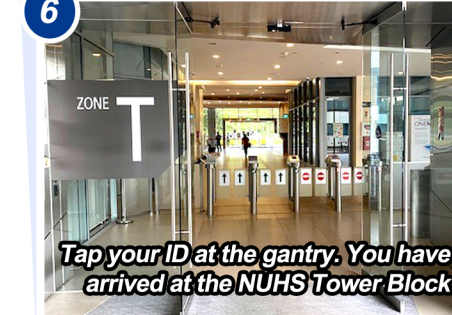

Ward Locations

ZONE D Wards 5A - 9B Register at **VR** Level 3

ZONE G Wards 20 - 64 Register at **VR** Level 1

Scan QR code for full list of facilities at NUH

Getting to NUHS Tower Block

From Kent Ridge MRT Station (via Exit C, NUH Medical Centre)

Getting to NUHS Tower Block

- By MRT, from Kent Ridge Station, Exit B
- By SBS Transit Bus Service No. 92, 92A, 92B or 200, from bus stop #15139 (outside Kent Ridge MRT station)

- (1) From MRT station / bus stop, walk towards Science Park 1 (along South Buona Vista Road).
- (2) At the traffic junction, walk across South Buona Vista Road to get to NUHS Tower Block.

Getting to NUHS Tower Block

From Kent Ridge Wing Carpark (public)

Getting to NUHS Tower Block

From Medical Centre Carpark (public)

1
NUH Medical Centre Carpark @ Level 5, 6 and 7A (Lift Lobby B)

2
Take the lift or escalator to Level 4