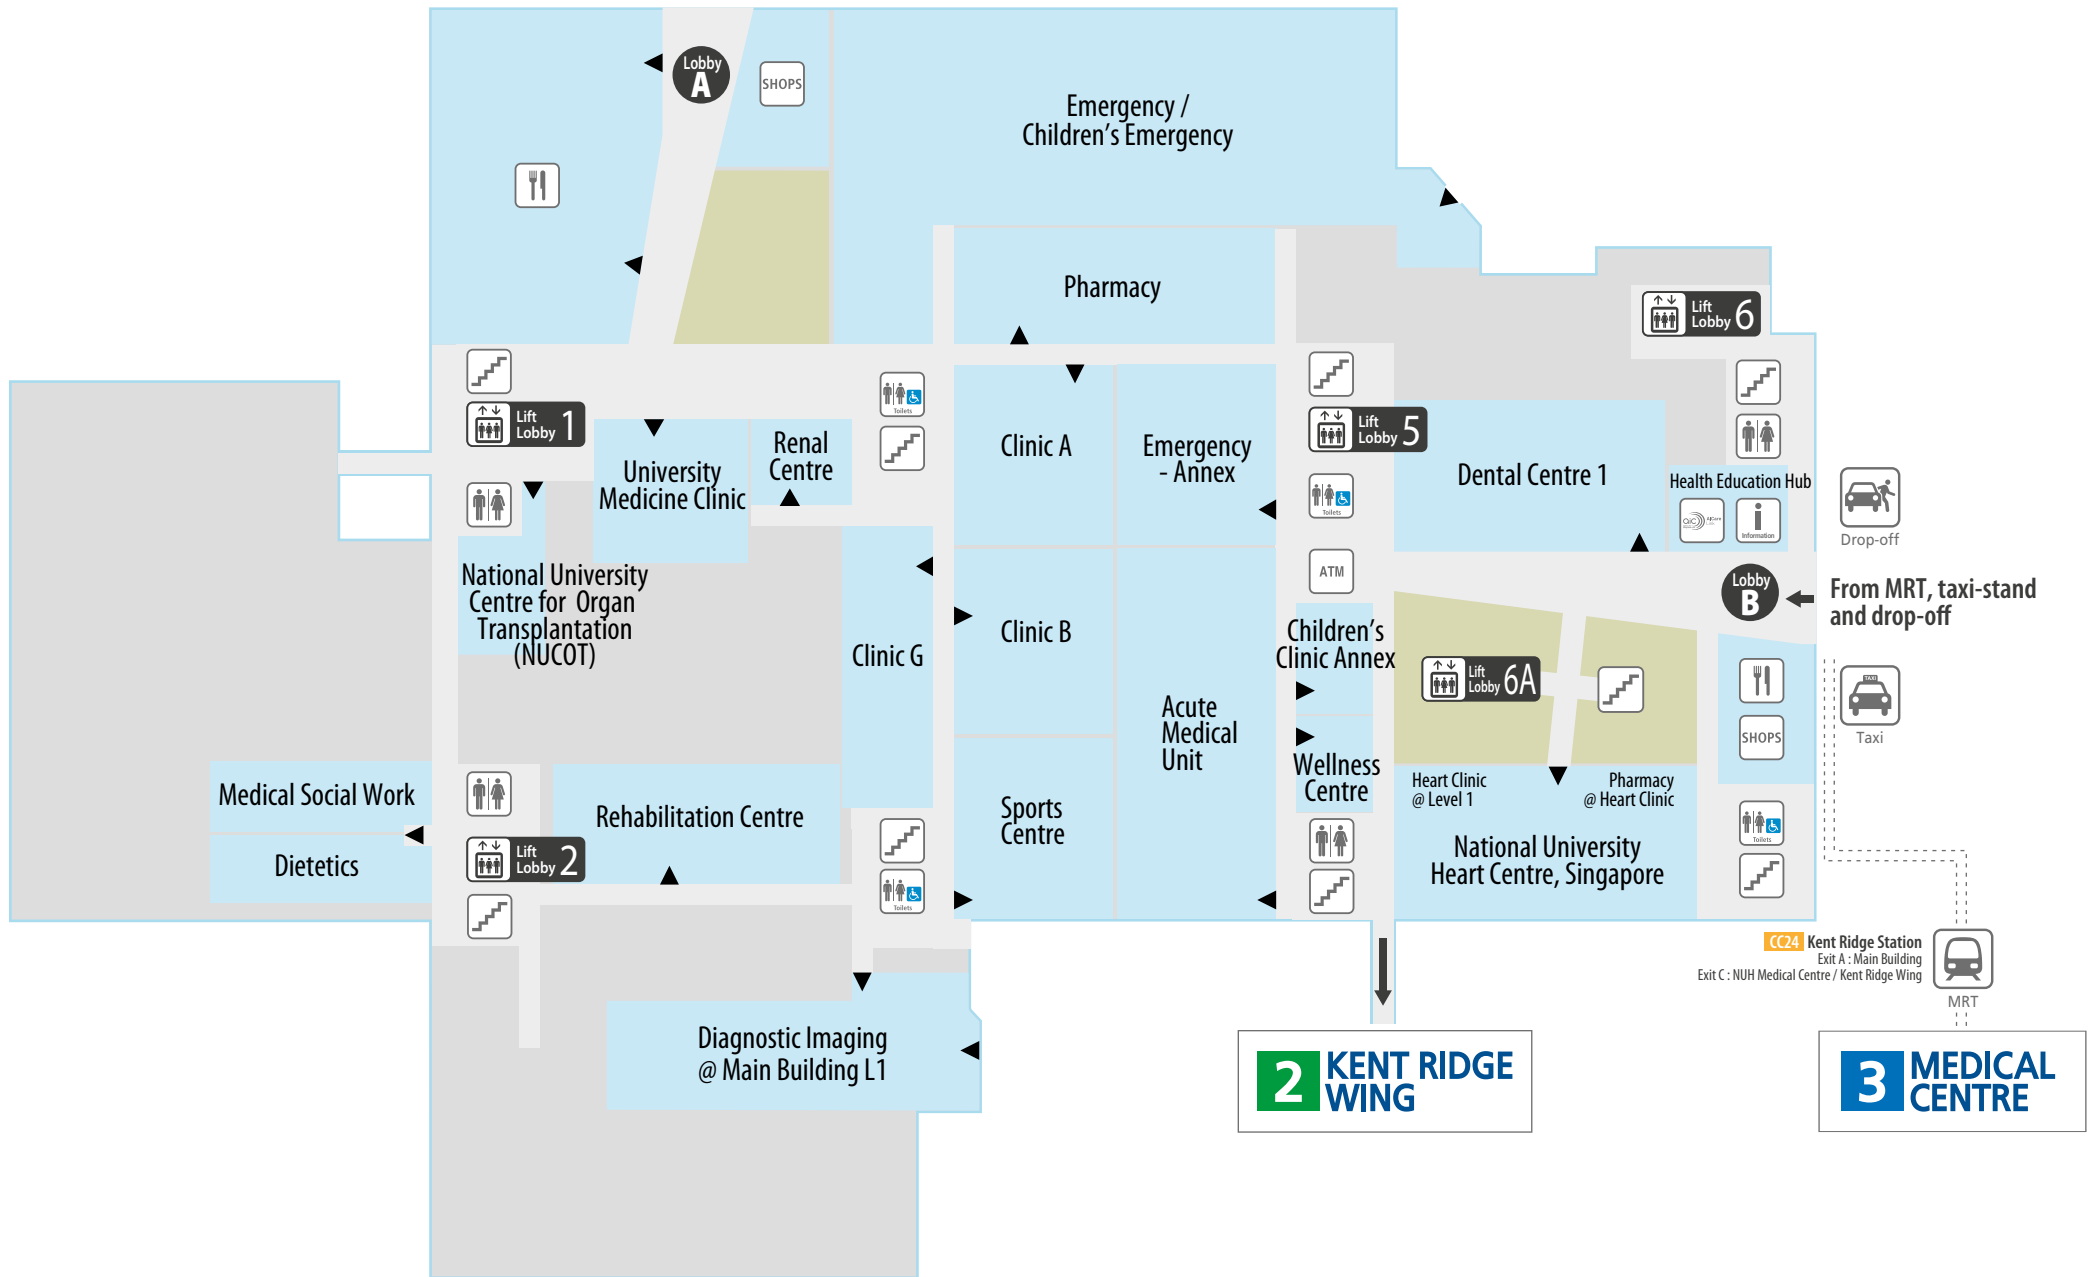

1 MAIN BUILDING

Level 1

2 KENT RIDGE WING

3 MEDICAL CENTRE

CC24 Kent Ridge Station
Exit A : Main Building
Exit C : NUH Medical Centre / Kent Ridge Wing
MRT