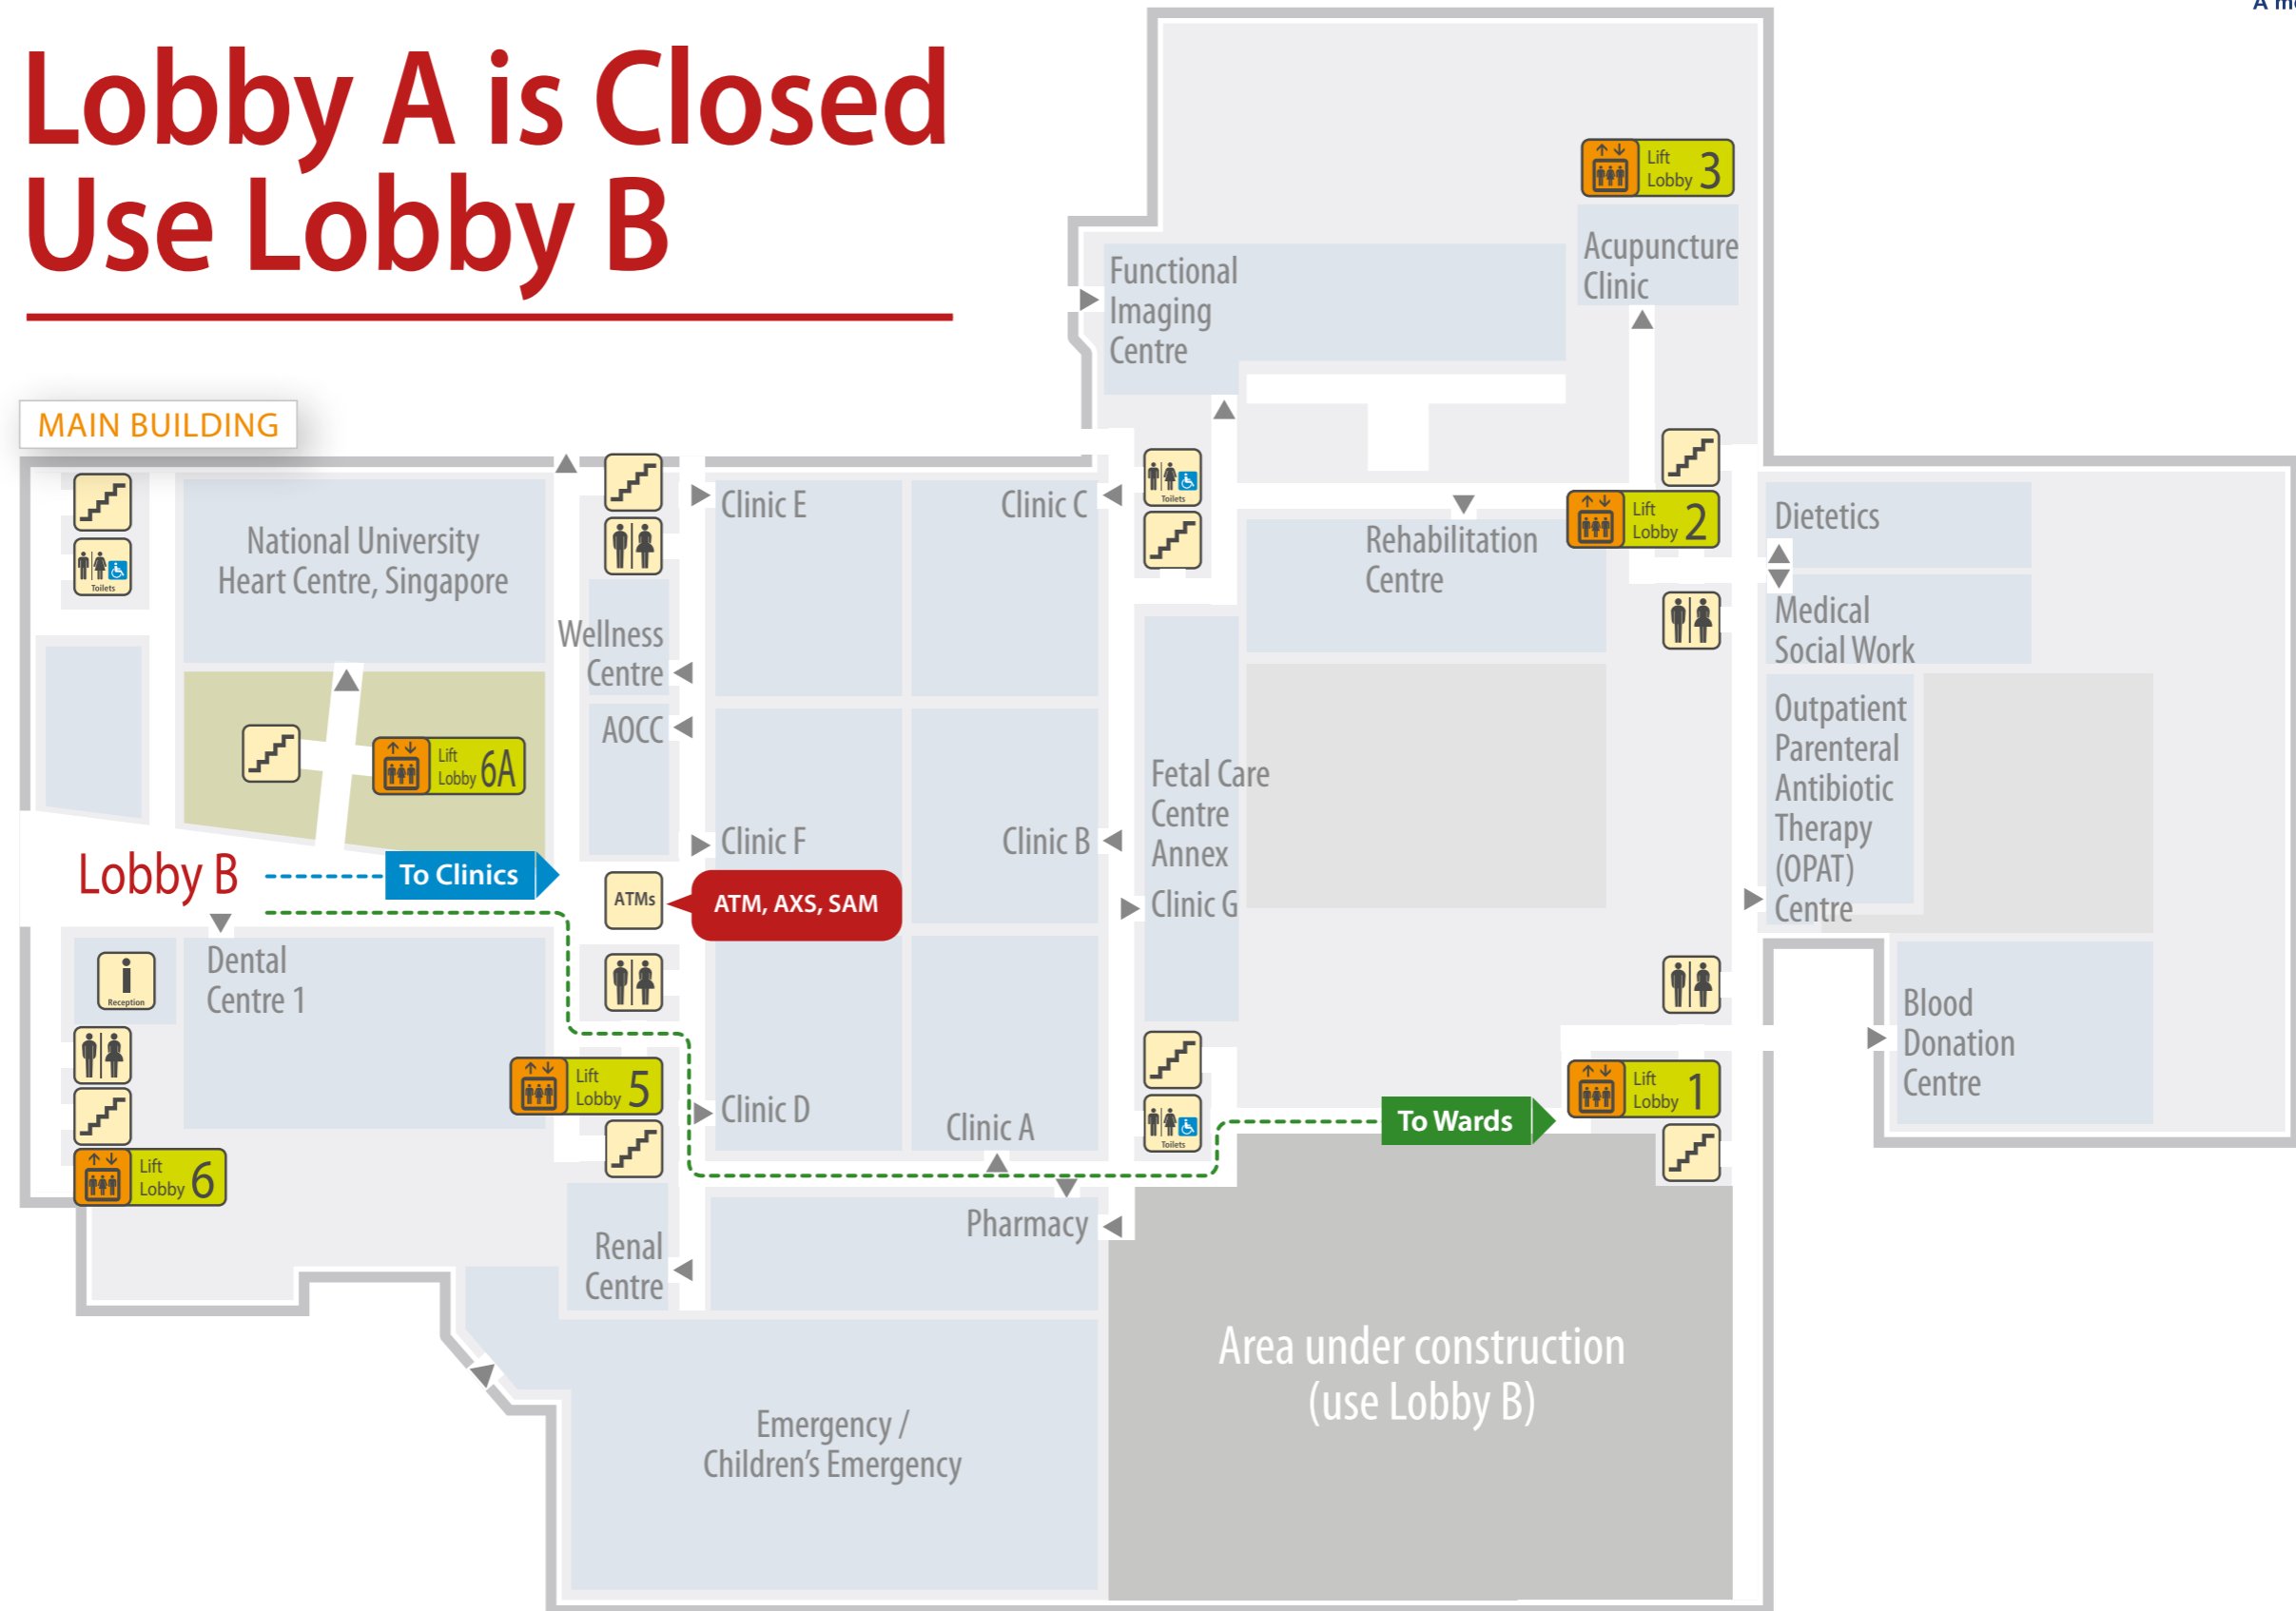

Lobby A is Closed Use Lobby B

NEW
Taxi Stand/
Drop-off Point

Taxi Stand/Drop-off Point
closed from 9 Jan 2012